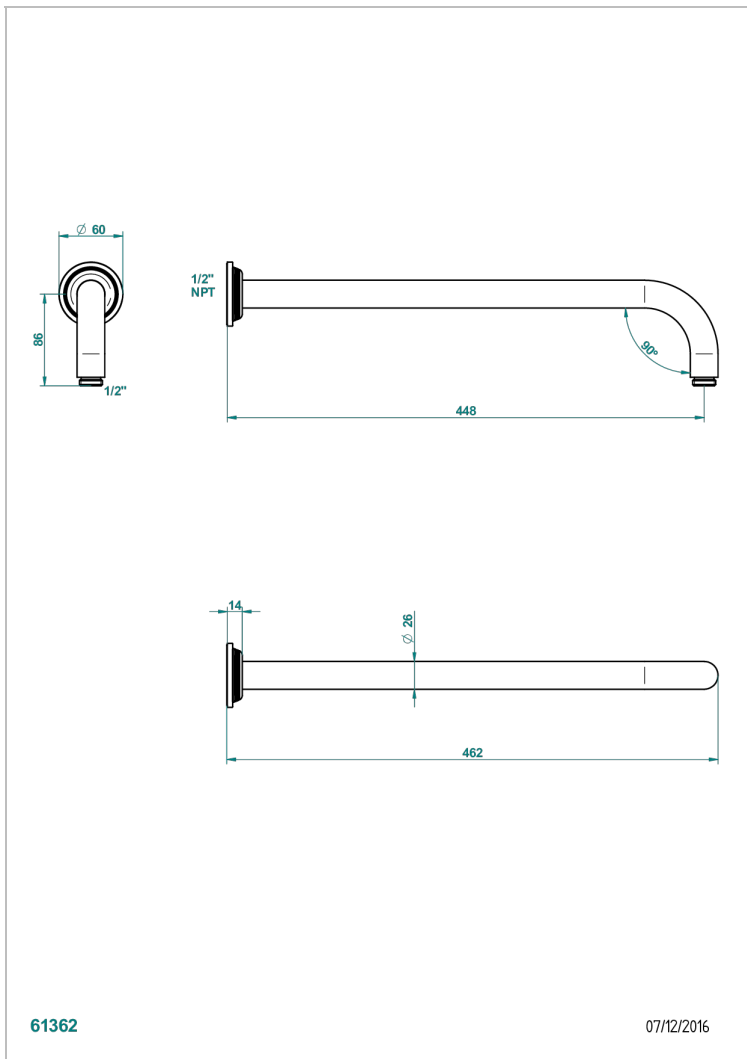

WEST COAST BLACK ONYX

U9E-84L/US

Horizontal shower arm, 90°, lg: 17"

THG[®]
PARIS

61362

07/12/2016

CHARACTERISTIC

- West Coast Black Onyx
- Horizontal shower arm, 90°, lg: 17"