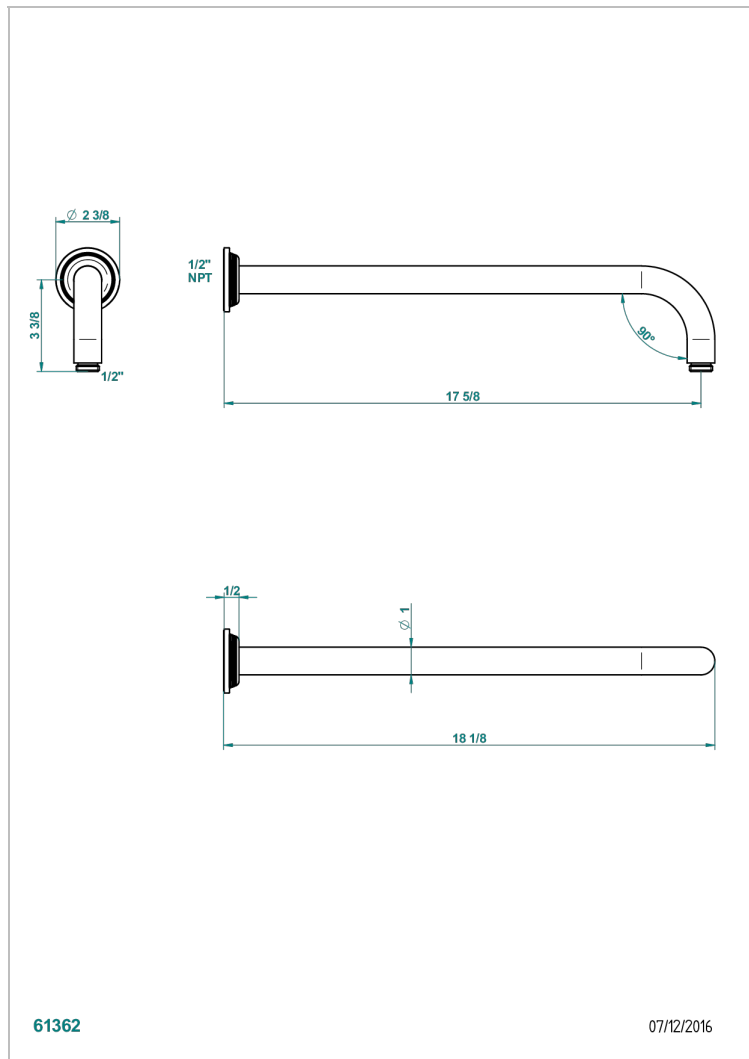

WEST COAST BLACK ONYX

U9E-84L/US

Horizontal shower arm, 90°, lg: 17"

THG[®]
PARIS

CHARACTERISTIC

- West Coast Black Onyx
- Horizontal shower arm, 90°, lg: 17"

AVAILABLE FINITIONS

Black ceram - D30
Blush PVD - H62
Brass color PVD - H49
Brown bronze color PVD - F33
Chrome polished - A02
Copper antique matt, coated - H07