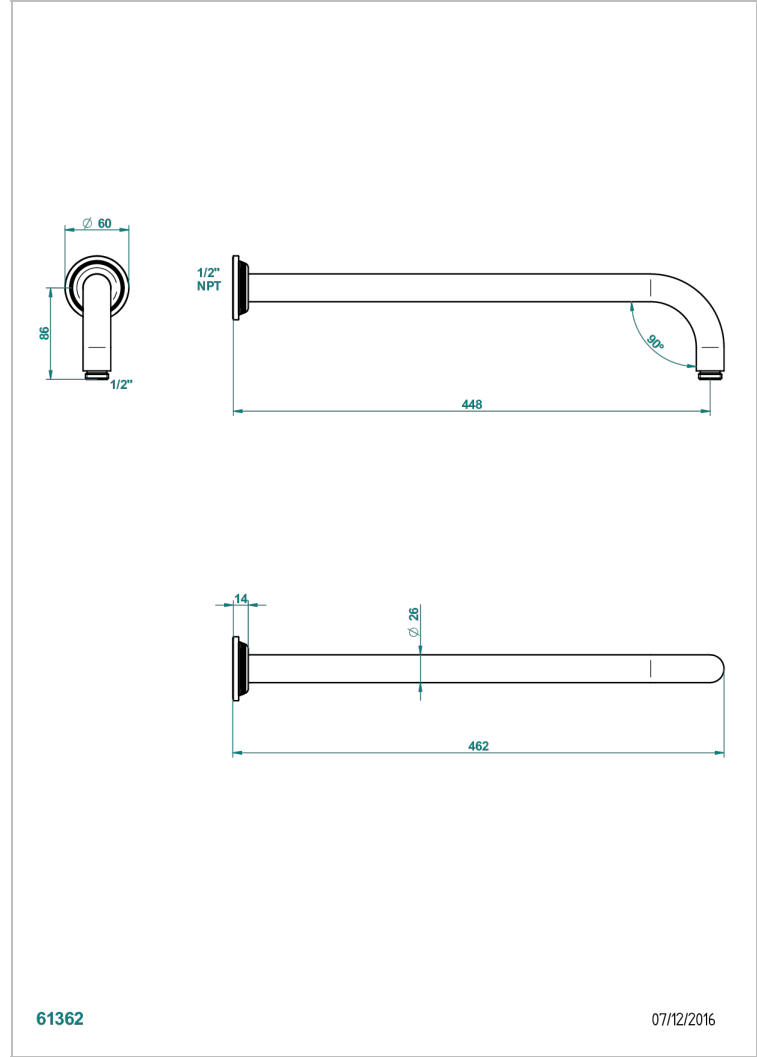

WEST COAST WITH GUILLOCHE DECOR WITH LEVER HANDLES

U9D-84L/US

Horizontal shower arm, 90°, lg: 17"

CHARACTERISTIC

- West coast with Guilloché decor with lever handles
- Horizontal shower arm, 90°, lg: 17"

AVAILABLE FINITIONS