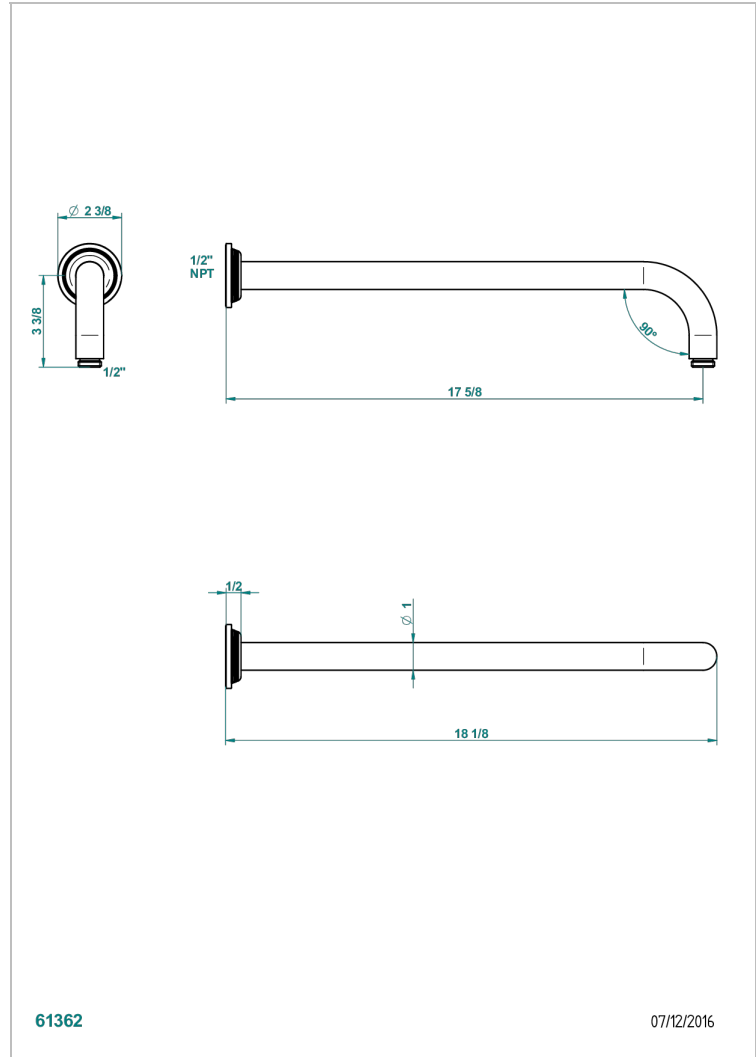

WEST COAST WITH GUILLOCHE DECOR WITH LEVER HANDLES

U9D-84L/US

Horizontal shower arm, 90°, lg: 17"

CHARACTERISTIC

- West coast with Guilloché decor with lever handles
- Horizontal shower arm, 90°, lg: 17"

AVAILABLE FINITIONS