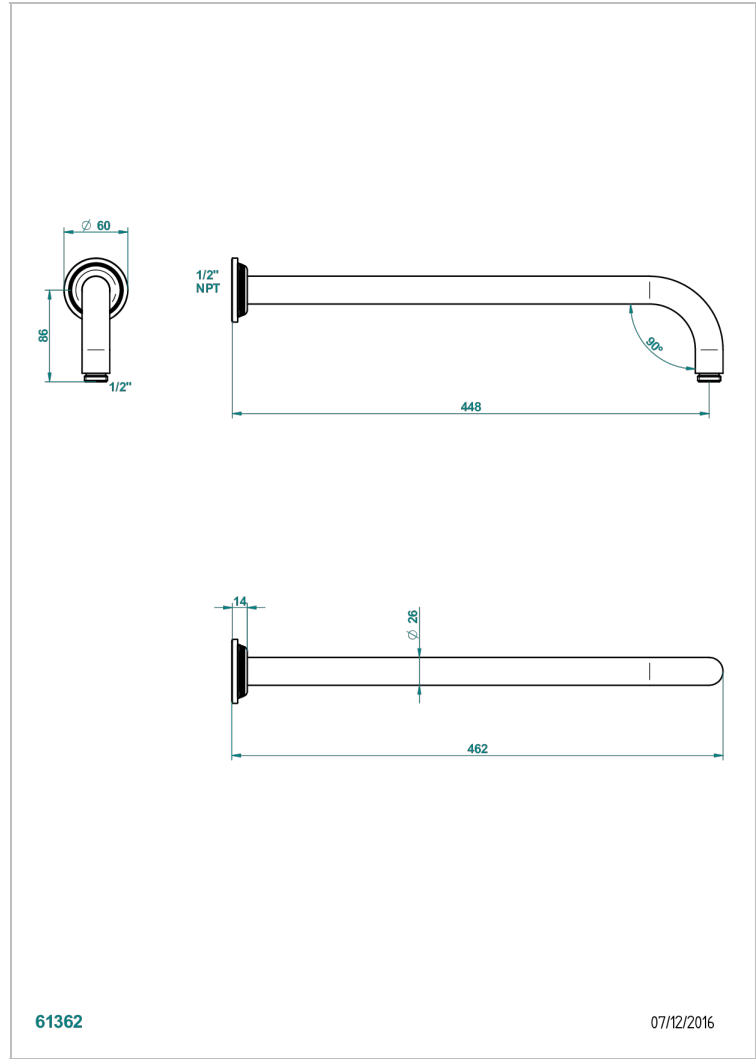

WEST COAST WITH GUILLOCHE DECOR

U9C-84L/US

Horizontal shower arm, 90°, lg: 17"

THG[®]
PARIS

61362

07/12/2016

CHARACTERISTIC

- West coast with Guilloché decor
- Horizontal shower arm, 90°, lg: 17"