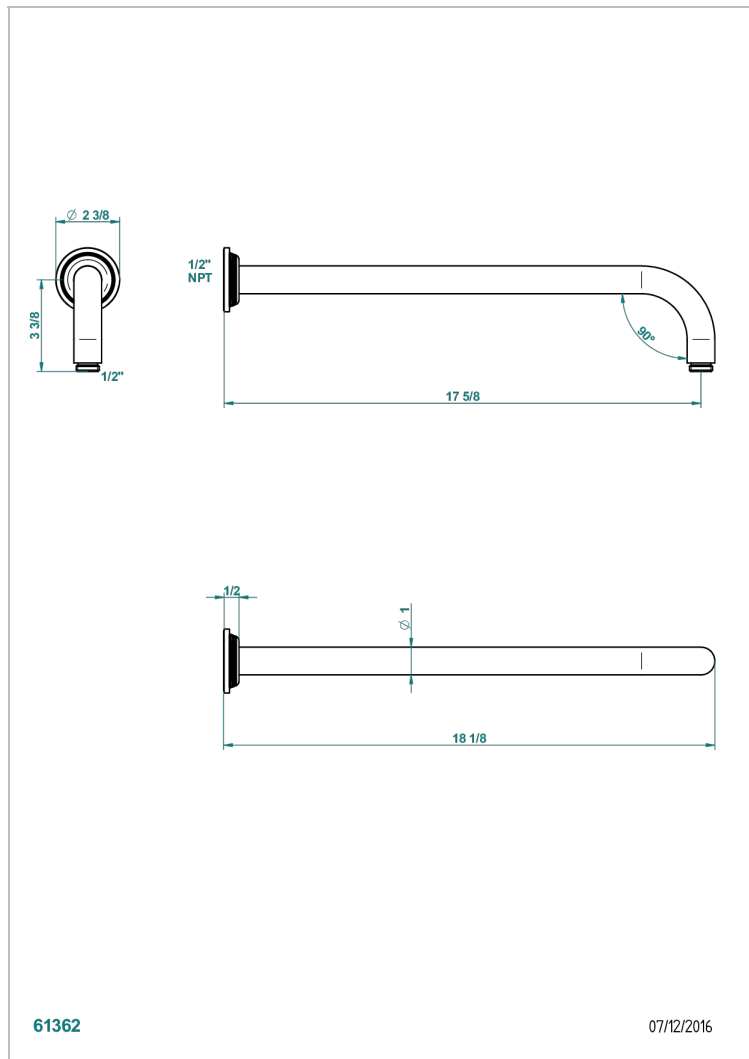

# WEST COAST WITH GUILLOCHE DECOR

U9C-84L/US

Horizontal shower arm, 90°, lg: 17"

THG<sup>®</sup>  
PARIS

## CHARACTERISTIC

- West coast with Guilloché decor
- Horizontal shower arm, 90°, lg: 17"