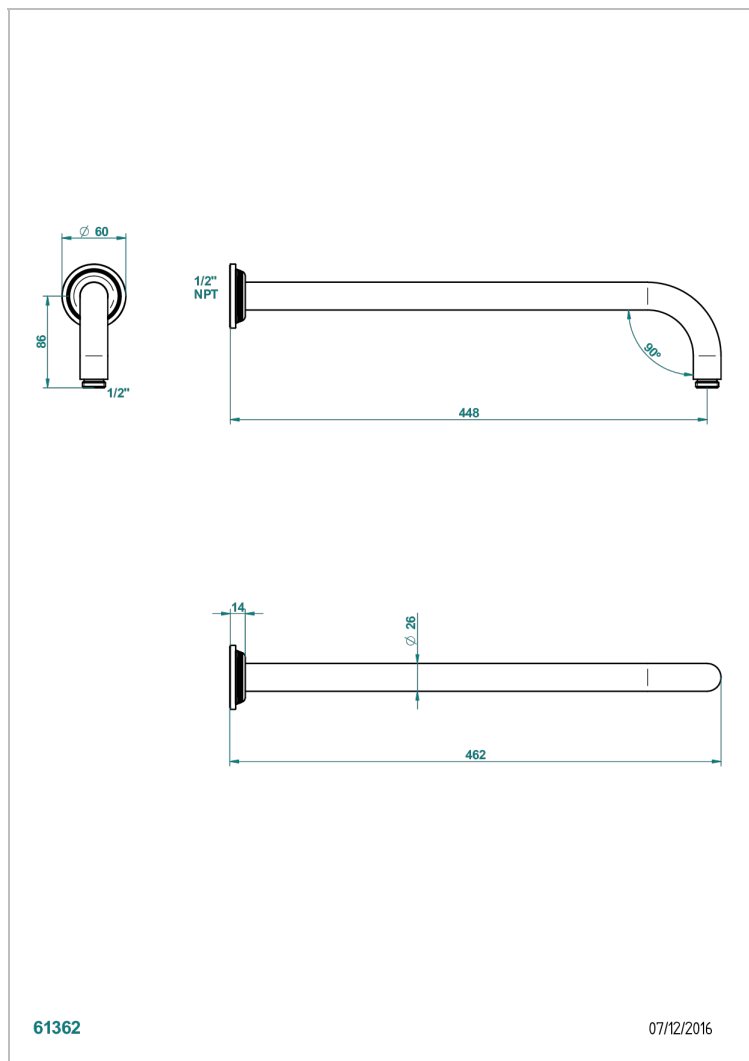

# WEST COAST METAL WITH LEVER HANDLES

U9B-84L/US

Horizontal shower arm, 90°, lg: 17"

61362

07/12/2016

## CHARACTERISTIC

- West Coast Metal with lever handles
- Horizontal shower arm, 90°, lg: 17"