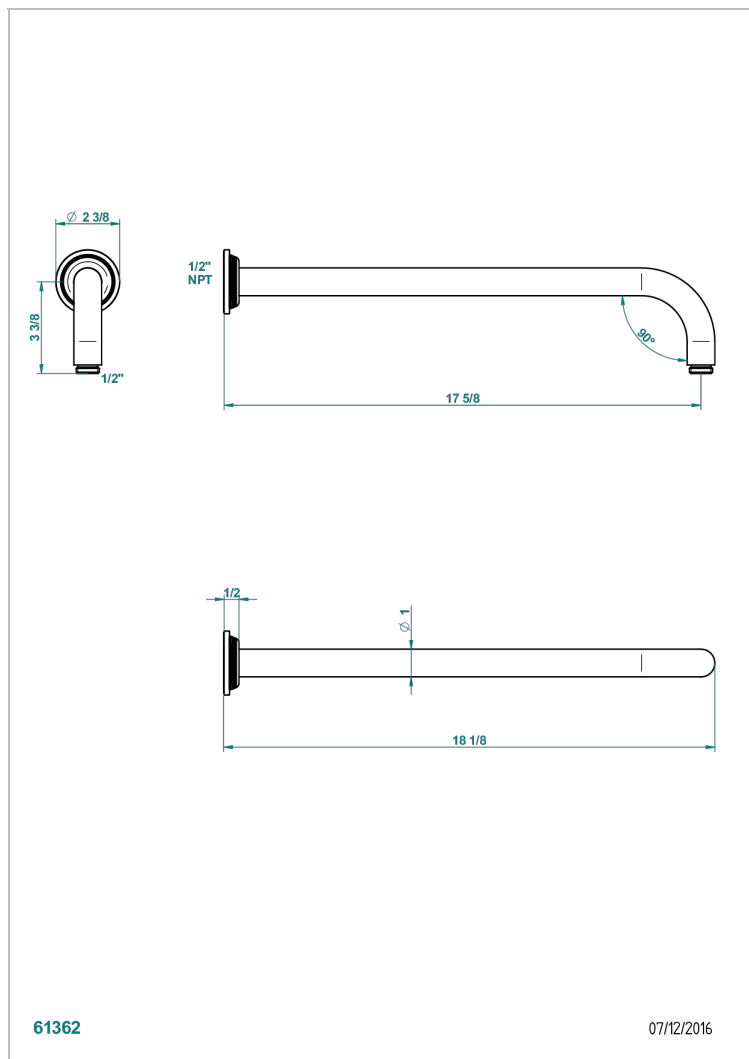

WEST COAST METAL WITH LEVER HANDLES

U9B-84L/US

Horizontal shower arm, 90°, lg: 17"

CHARACTERISTIC

- West Coast Metal with lever handles
- Horizontal shower arm, 90°, lg: 17"

AVAILABLE FINITIONS

Black ceram - D30
Blush PVD - H62
Brass color PVD - H49
Brown bronze color PVD - F33
Chrome polished - A02
Copper antique matt, coated - H07