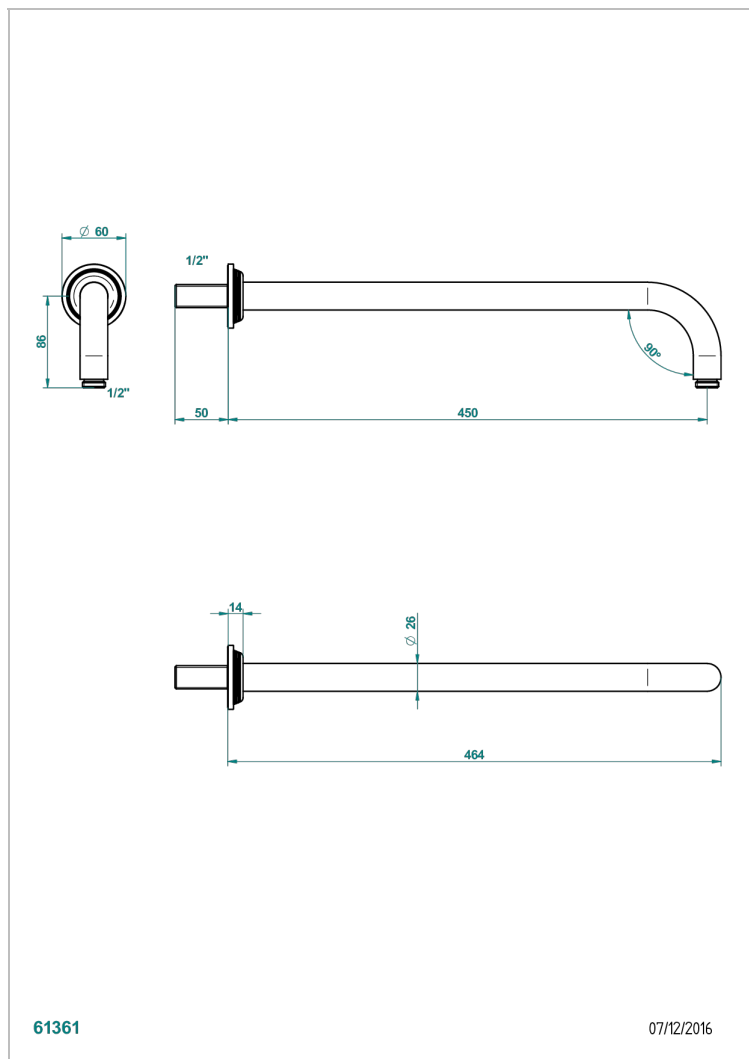

GRAND CENTRAL BLACK ONYX WITH LEVER

U9N-84L

Wall mounted shower arm, length: 450 mm, 90°

CHARACTERISTIC

- Grand central Black Onyx with lever
- Wall mounted shower arm, length: 450 mm, 90°

AVAILABLE FINITIONS