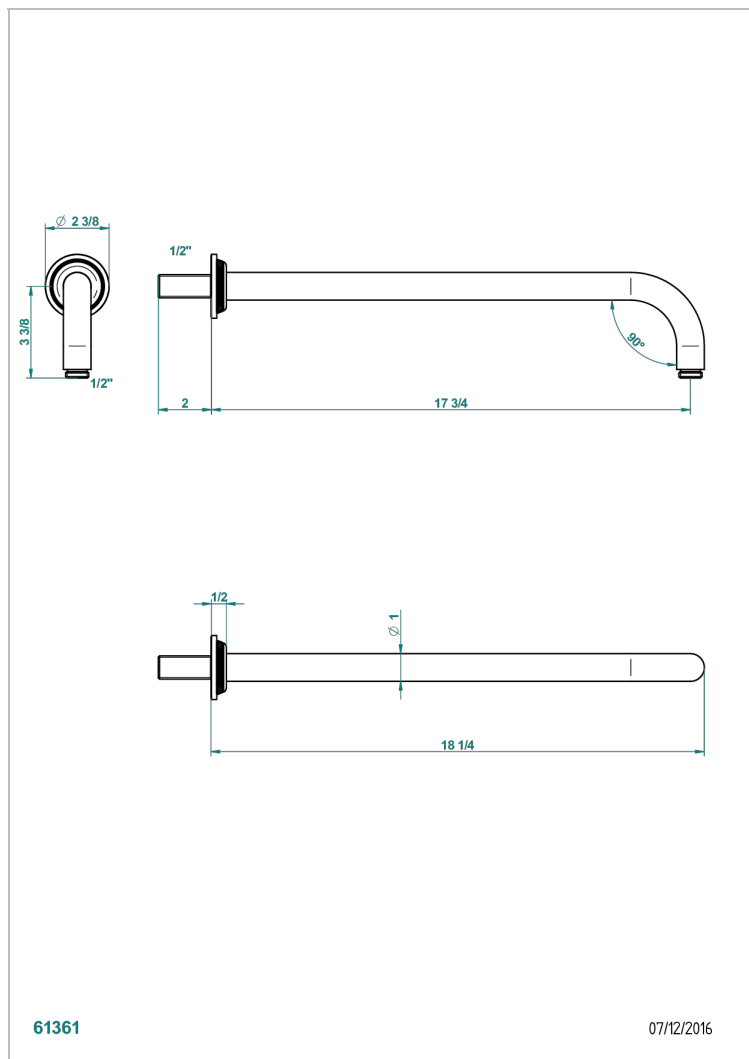

# GRAND CENTRAL BLACK ONYX WITH LEVER

U9N-84L

Wall mounted shower arm, length: 450 mm, 90°

## CHARACTERISTIC

- Grand central Black Onyx with lever
- Wall mounted shower arm, length: 450 mm, 90°