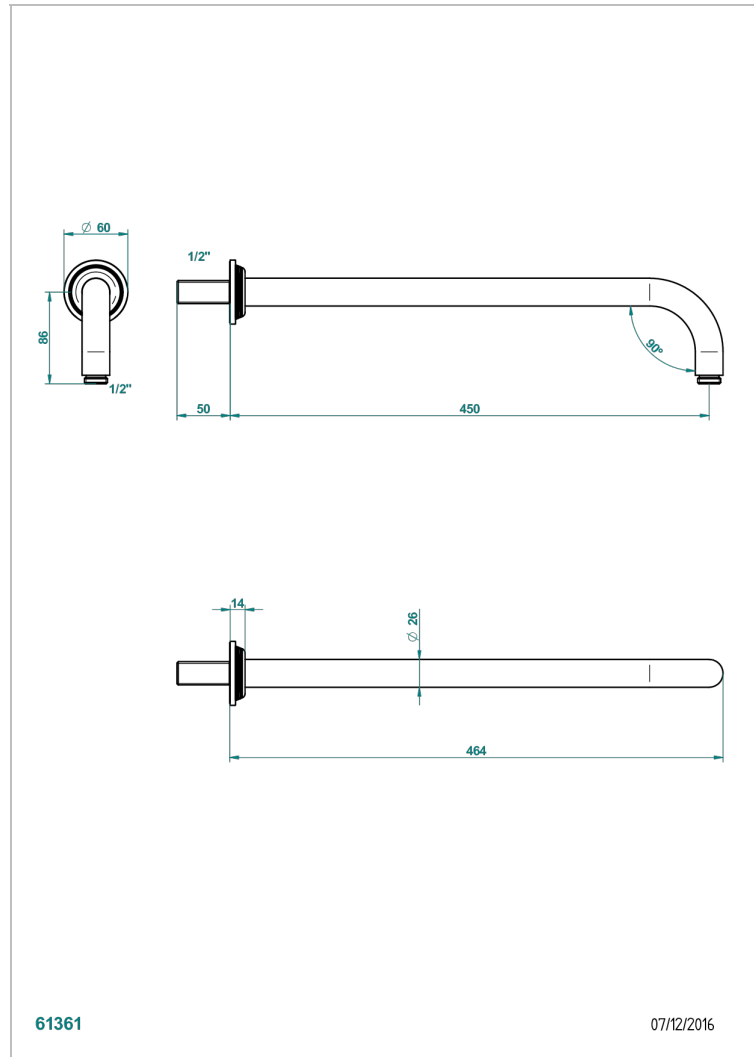

GRAND CENTRAL BLACK ONYX

U9M-84L

Wall mounted shower arm, length: 450 mm, 90°

THG[®]
PARIS

CHARACTERISTIC

- Grand central Black Onyx
- Wall mounted shower arm, length: 450 mm, 90°

AVAILABLE FINITIONS

Antique nickel - H28
Black ceram - D30
Blush PVD - H62
Brass color PVD - H49
Brown bronze color PVD - F33
Gold color PVD - H52