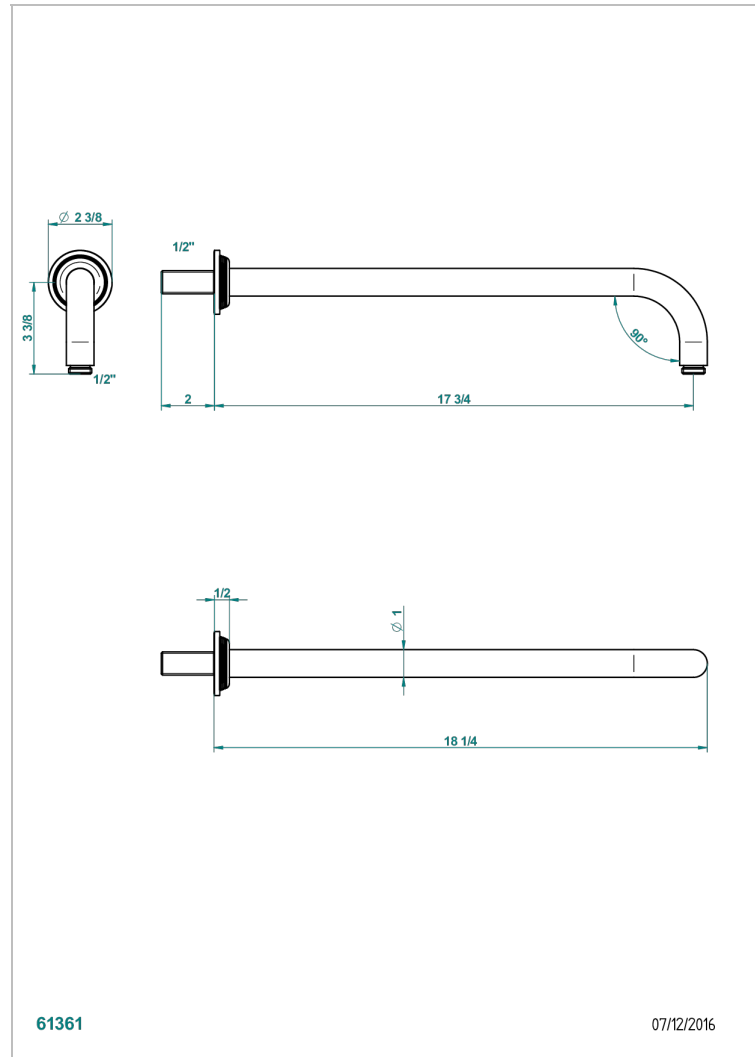

GRAND CENTRAL BLACK ONYX

U9M-84L

Wall mounted shower arm, length: 450 mm, 90°

THG[®]
PARIS

61361

07/12/2016

CHARACTERISTIC

- Grand central Black Onyx
- Wall mounted shower arm, length: 450 mm, 90°