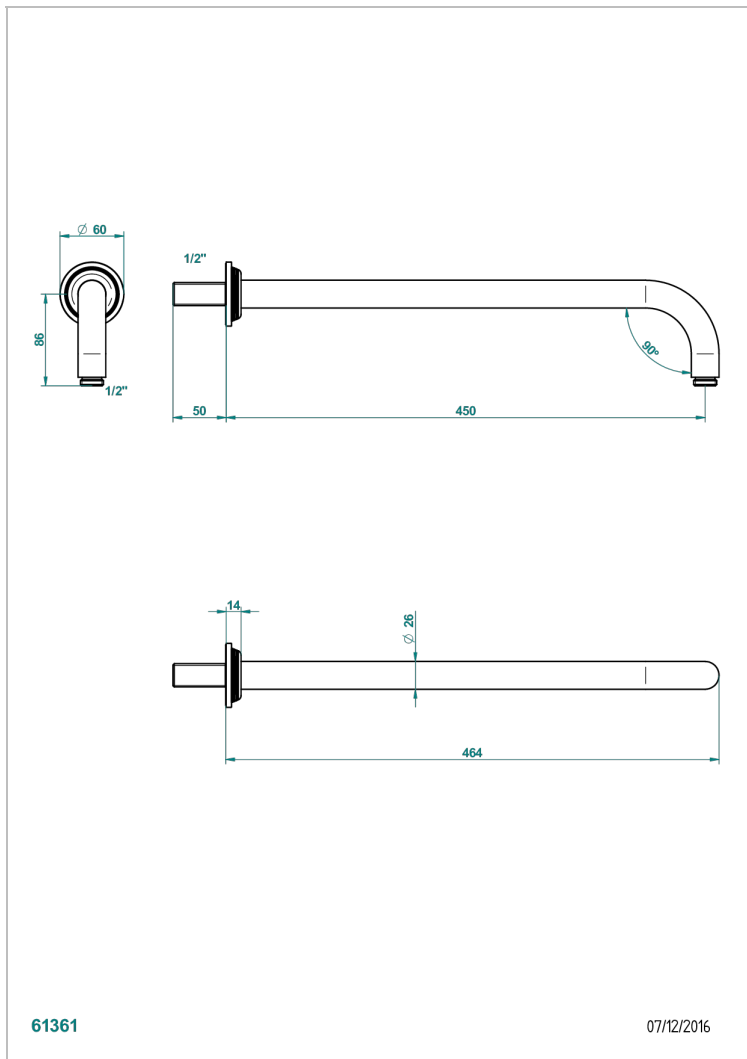

GRAND CENTRAL METAL WITH LEVER

U9L-84L

Braço de ducha lg 450 mm

THG[®]
PARIS

61361

07/12/2016

CARACTERÍSTICAS

- Grand central Metal with lever
- Braço de ducha lg 450 mm

Pvd marrón bronce - F33
Pvd marrón bronce mate - F34
Pvd umber - H66
Pvd umber mate - H67