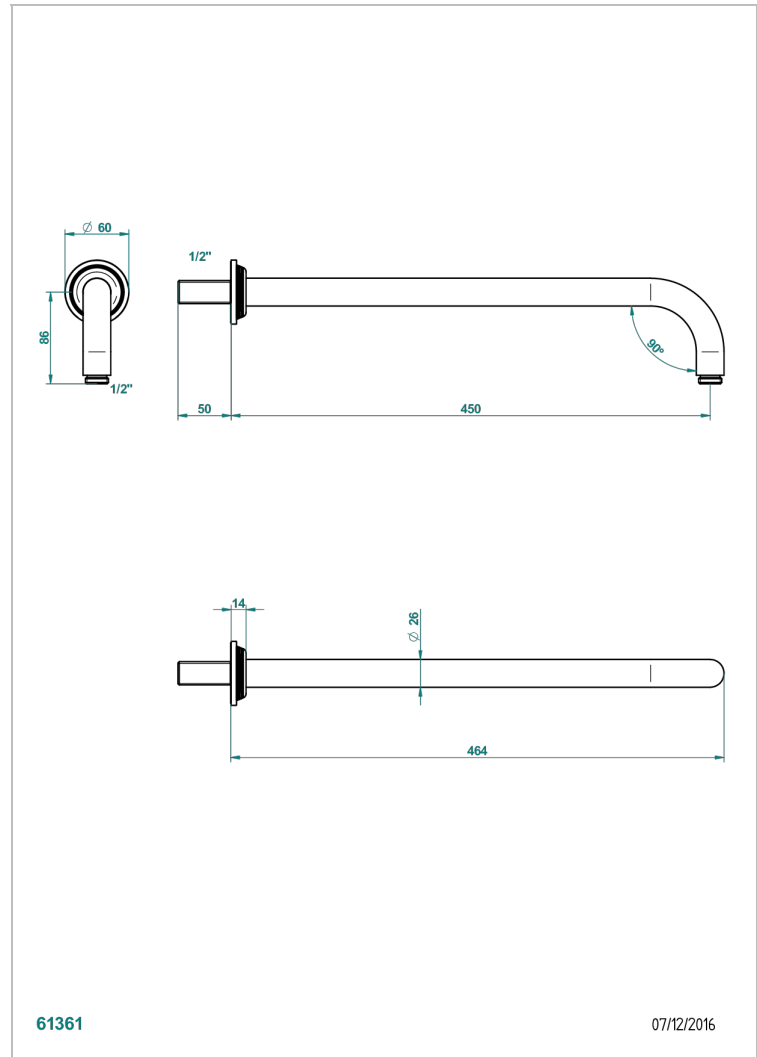

# GRAND CENTRAL METAL

U9K-84L

Wall mounted shower arm, length: 450 mm, 90°

THG<sup>®</sup>  
PARIS

61361

07/12/2016

## CHARACTERISTIC

- Grand central Metal
- Wall mounted shower arm, length: 450 mm, 90°