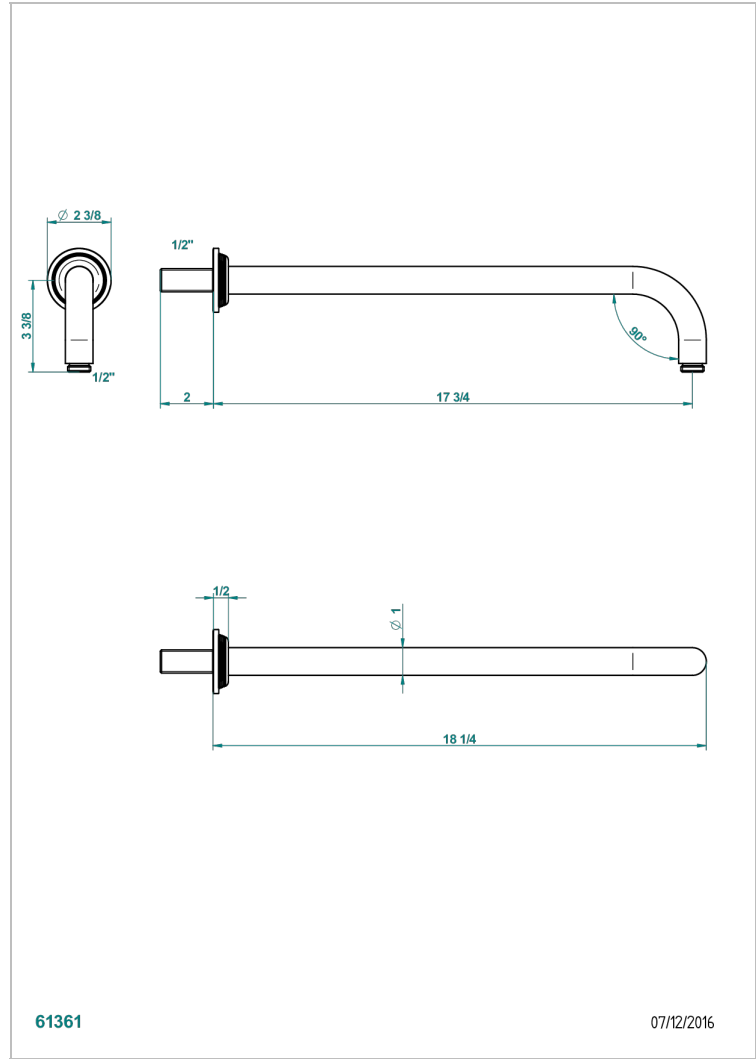

# GRAND CENTRAL METAL

U9K-84L

Wall mounted shower arm, length: 450 mm, 90°

THG<sup>®</sup>  
PARIS

61361

07/12/2016

## CHARACTERISTIC

- Grand central Metal
- Wall mounted shower arm, length: 450 mm, 90°