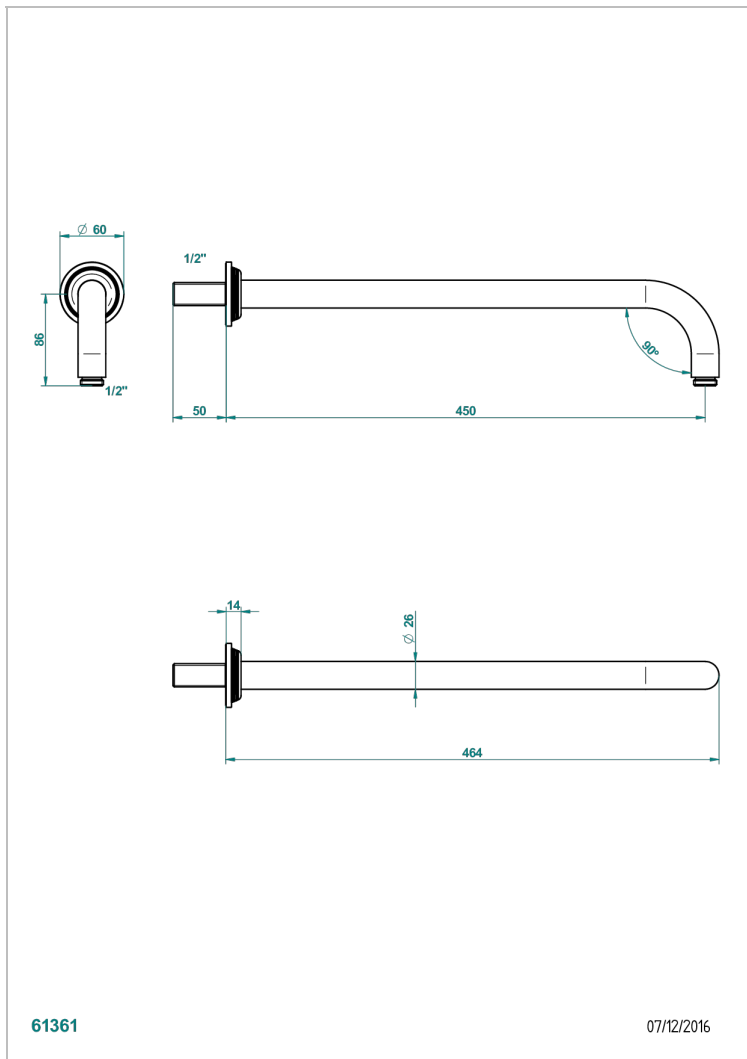

WEST COAST WHITE ONYX

U9G-84L

Wall mounted shower arm, length: 450 mm, 90°

THG[®]
PARIS

CHARACTERISTIC

- West Coast White Onyx
- Wall mounted shower arm, length: 450 mm, 90°

AVAILABLE FINITIONS

Antique nickel - H28
Black ceram - D30
Blush PVD - H62
Brass color PVD - H49
Brown bronze color PVD - F33
Gold color PVD - H52