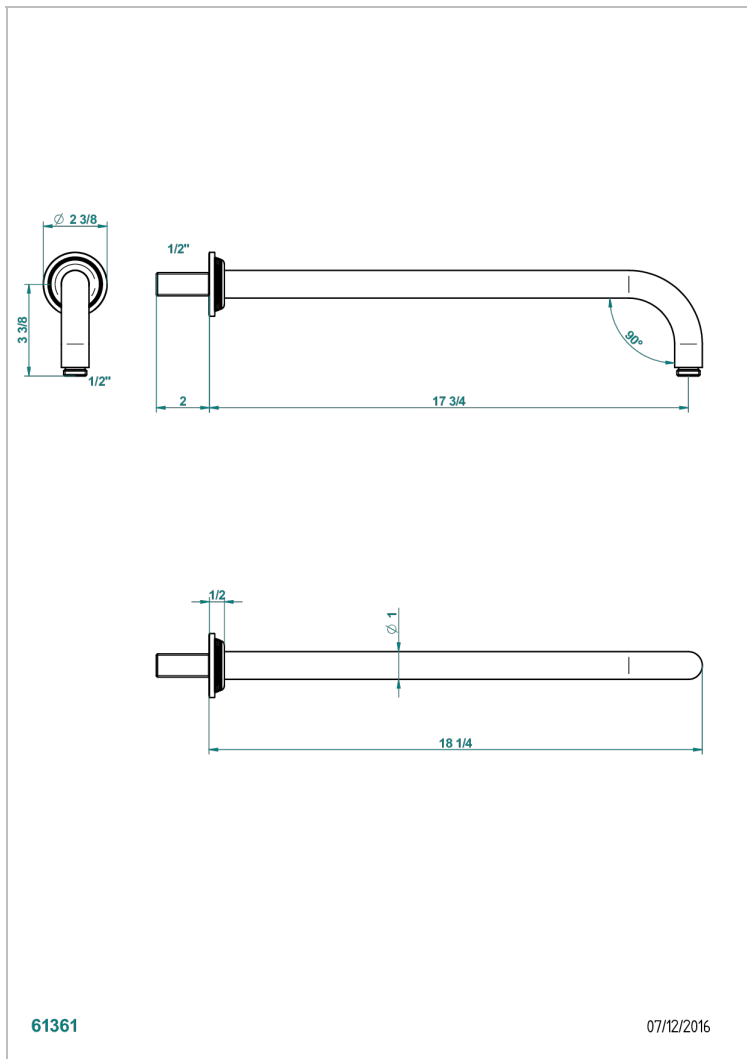

WEST COAST WHITE ONYX

U9G-84L

Wall mounted shower arm, length: 450 mm, 90°

THG[®]
PARIS

61361

07/12/2016

CHARACTERISTIC

- West Coast White Onyx
- Wall mounted shower arm, length: 450 mm, 90°