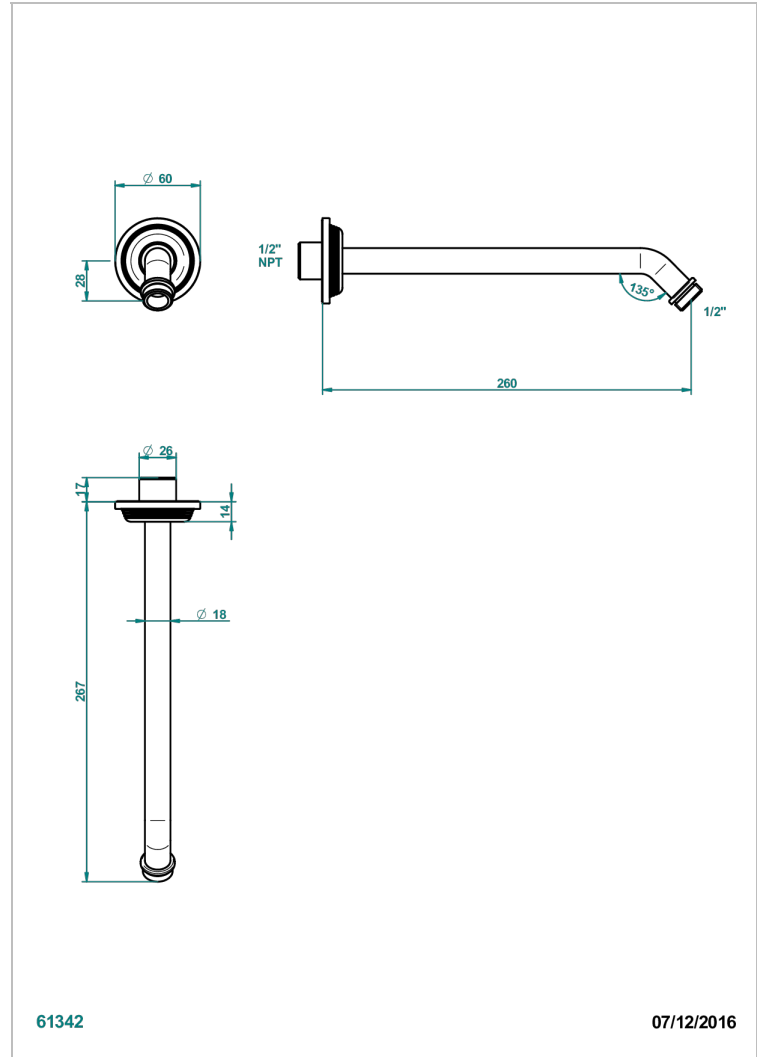

GRAND CENTRAL WHITE ONYX WITH LEVER HANDLES

U9S-84/US

Horizontal shower arm, 45°, lg: 10"

CHARACTERISTIC

- Grand central White Onyx with lever handles
- Horizontal shower arm, 45°, lg: 10"

AVAILABLE FINITIONS