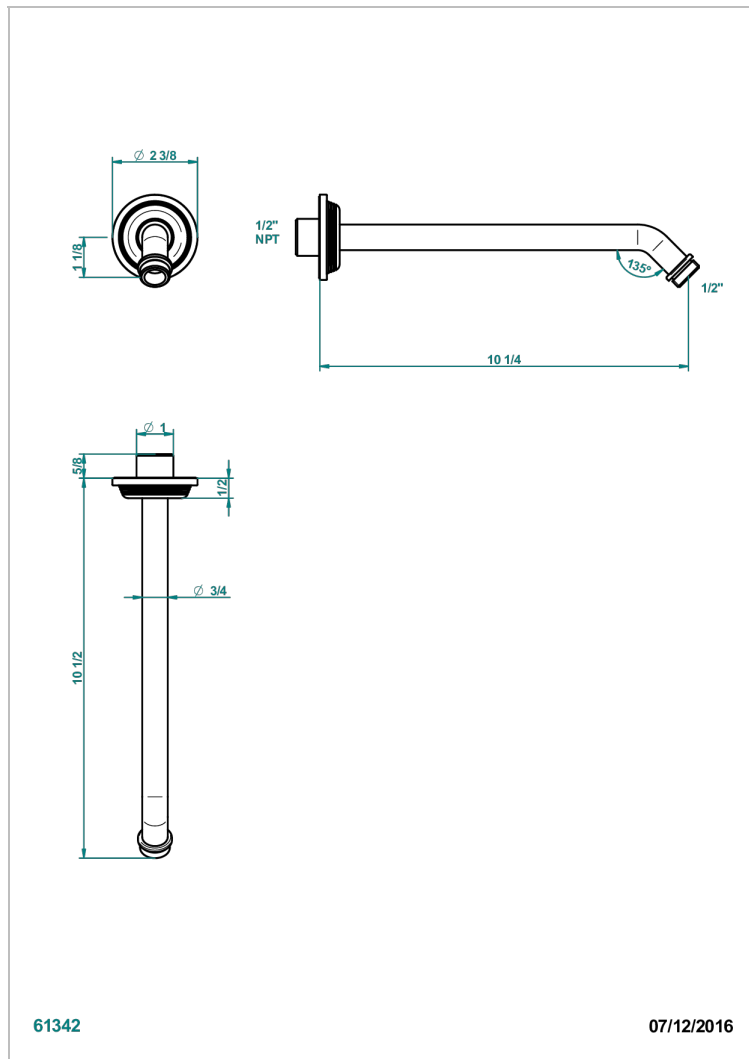

# GRAND CENTRAL WHITE ONYX WITH LEVER HANDLES

U9S-84/US

Horizontal shower arm, 45°, lg: 10"

61342

07/12/2016

## CHARACTERISTIC

- Grand central White Onyx with lever handles
- Horizontal shower arm, 45°, lg: 10"