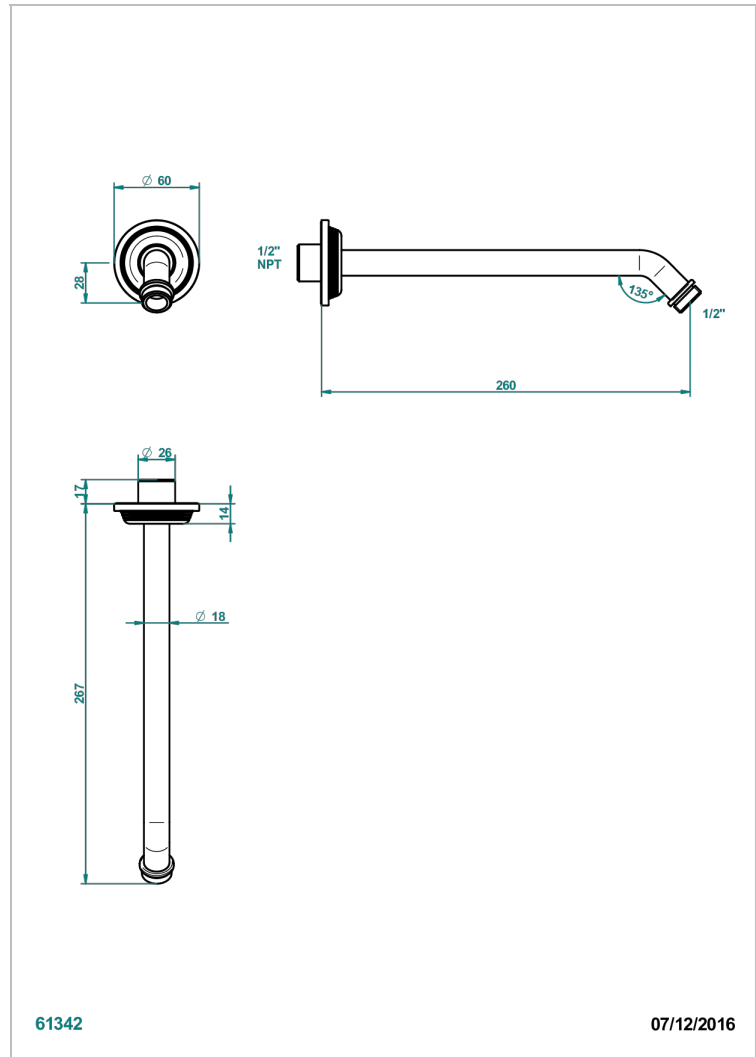

# GRAND CENTRAL WHITE ONYX

U9R-84/US

Horizontal shower arm, 45°, lg: 10"

THG<sup>®</sup>  
PARIS

## CHARACTERISTIC

- Grand central White Onyx
- Horizontal shower arm, 45°, lg: 10"