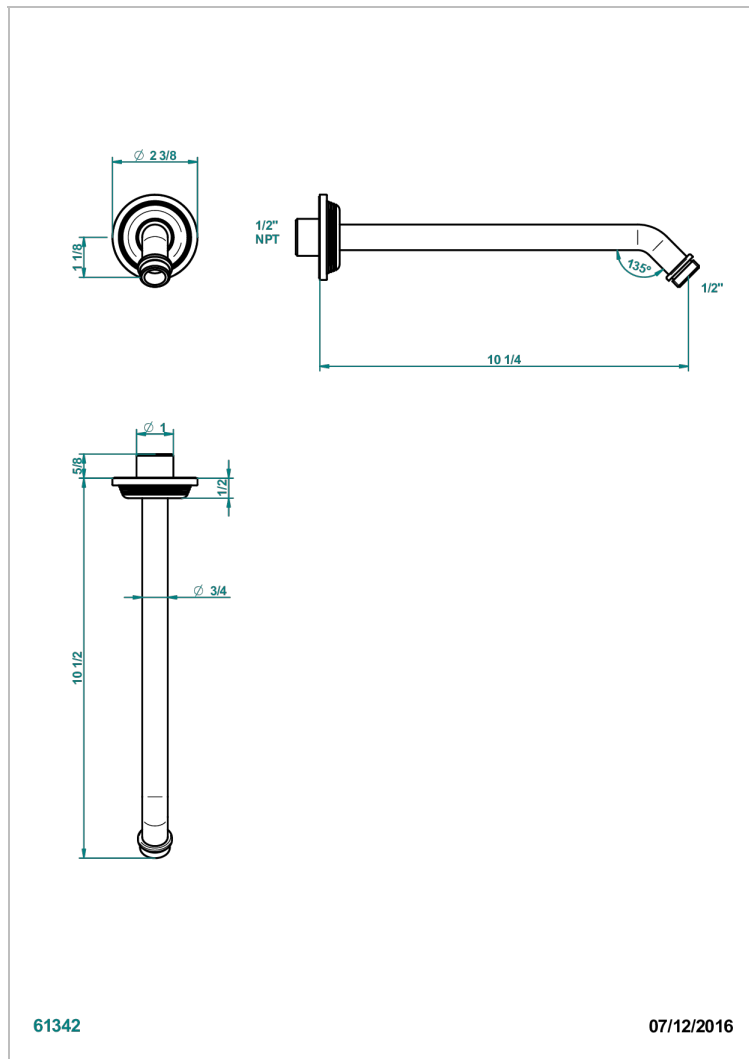

# GRAND CENTRAL WHITE ONYX

U9R-84/US

Horizontal shower arm, 45°, lg: 10"

THG<sup>®</sup>  
PARIS

## CHARACTERISTIC

- Grand central White Onyx
- Horizontal shower arm, 45°, lg: 10"