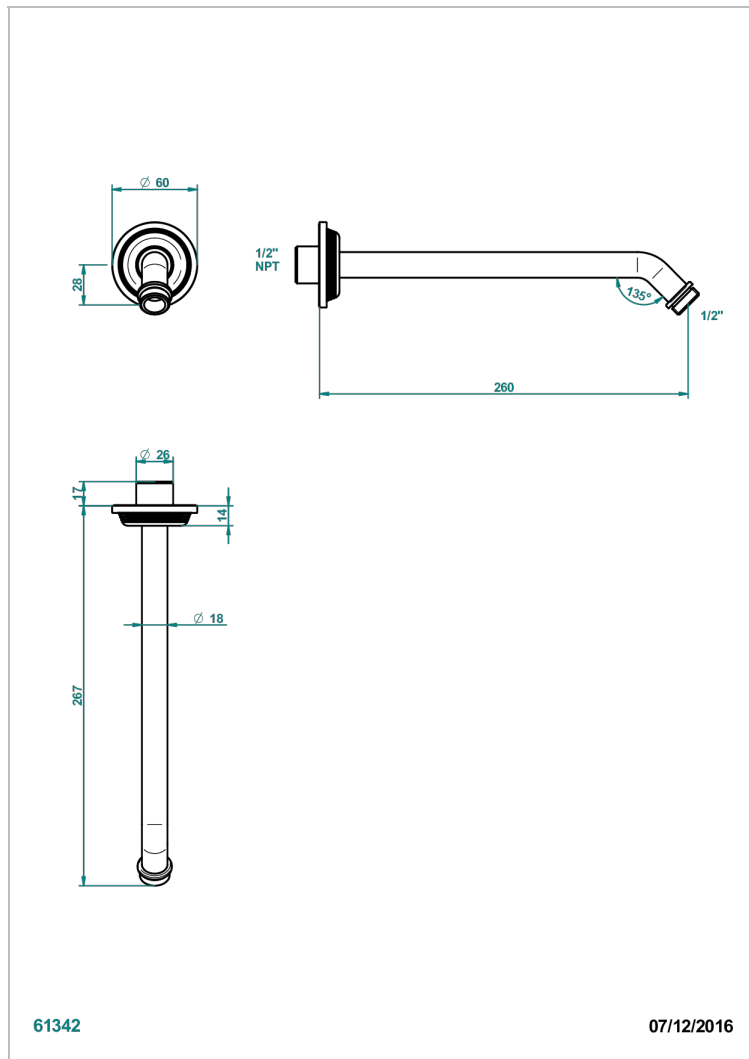

GRAND CENTRAL BLACK ONYX

U9M-84/US

Horizontal shower arm, 45°, lg: 10"

THG[®]
PARIS

61342

07/12/2016

CHARACTERISTIC

- Grand central Black Onyx
- Horizontal shower arm, 45°, lg: 10"