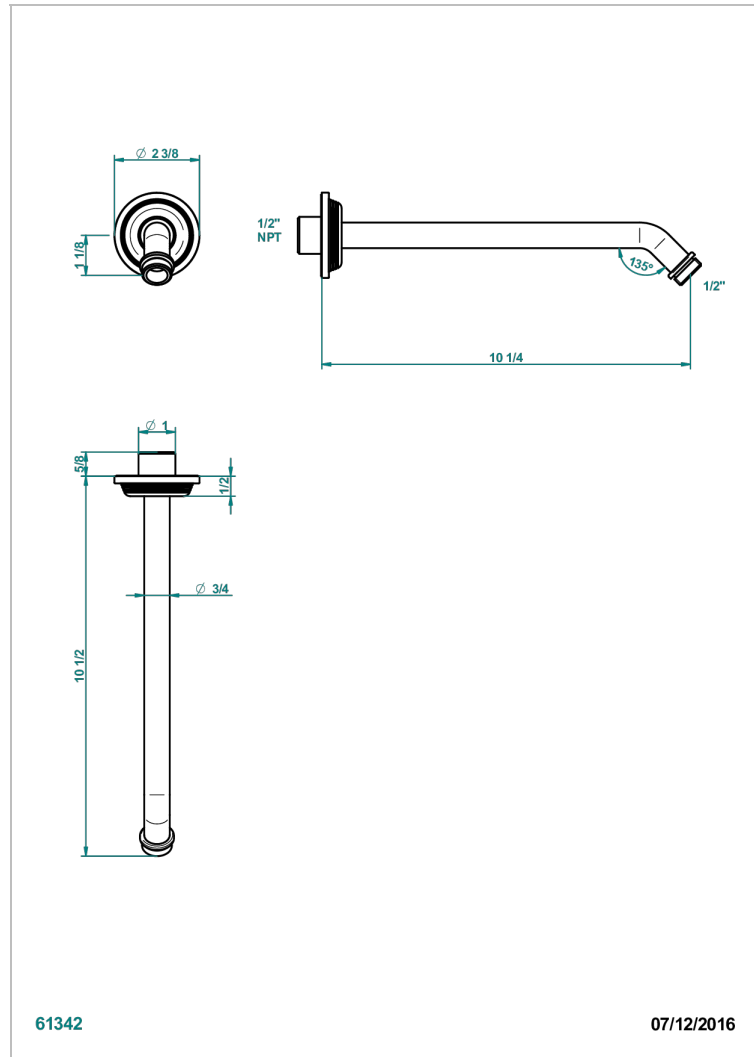

# GRAND CENTRAL BLACK ONYX

U9M-84/US

Horizontal shower arm, 45°, lg: 10"

THG<sup>®</sup>  
PARIS

61342

07/12/2016

## CHARACTERISTIC

- Grand central Black Onyx
- Horizontal shower arm, 45°, lg: 10"