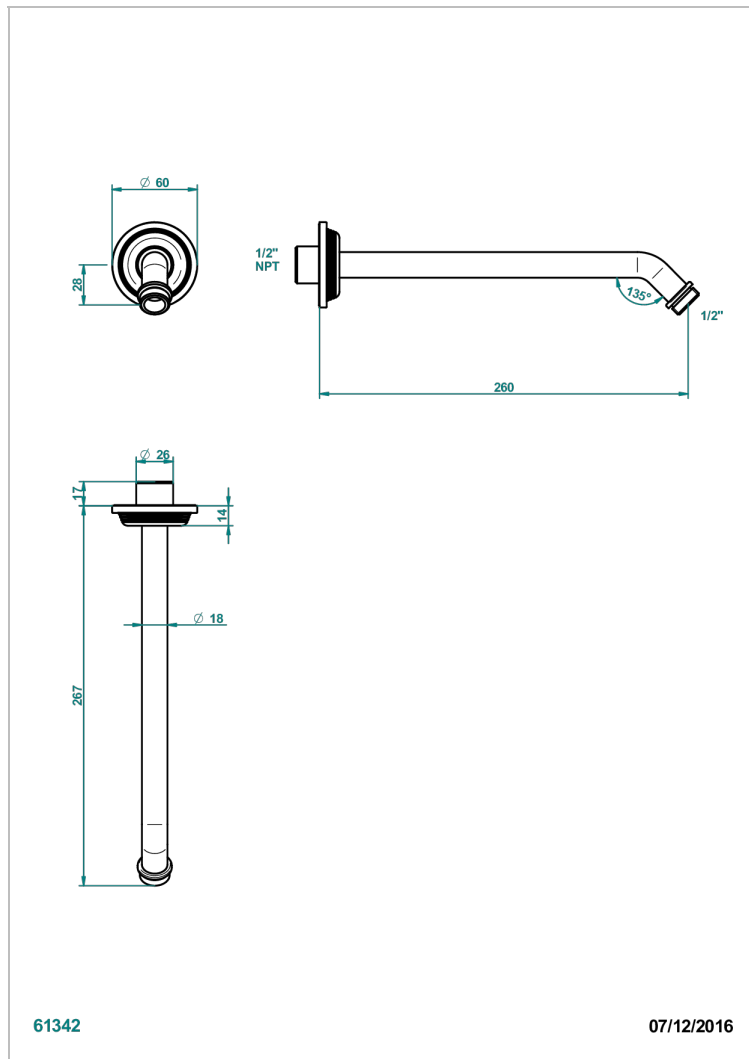

# WEST COAST WHITE ONYX WITH LEVER HANDLES

U9H-84/US

Horizontal shower arm, 45°, lg: 10"

61342

07/12/2016

## CHARACTERISTIC

- West Coast White Onyx with lever handles
- Horizontal shower arm, 45°, lg: 10"