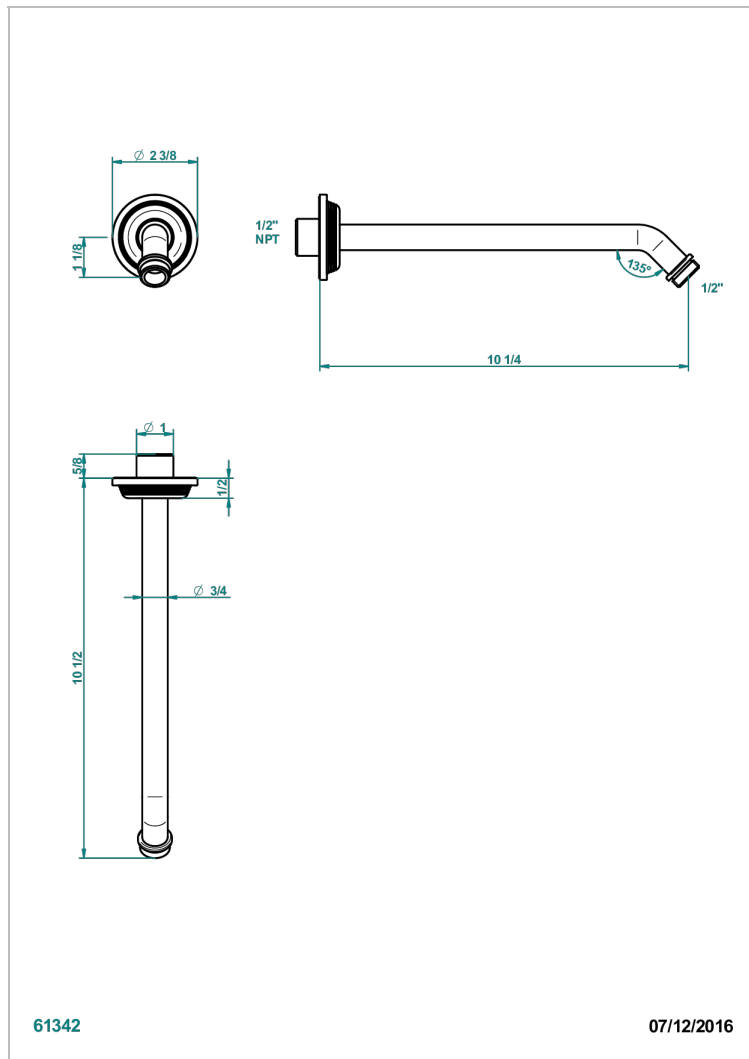

WEST COAST WHITE ONYX WITH LEVER HANDLES

U9H-84/US

Horizontal shower arm, 45°, lg: 10"

CHARACTERISTIC

- West Coast White Onyx with lever handles
- Horizontal shower arm, 45°, lg: 10"

AVAILABLE FINITIONS

Black ceram - D30
Blush PVD - H62
Brass color PVD - H49
Brown bronze color PVD - F33
Chrome polished - A02
Copper antique matt, coated - H07