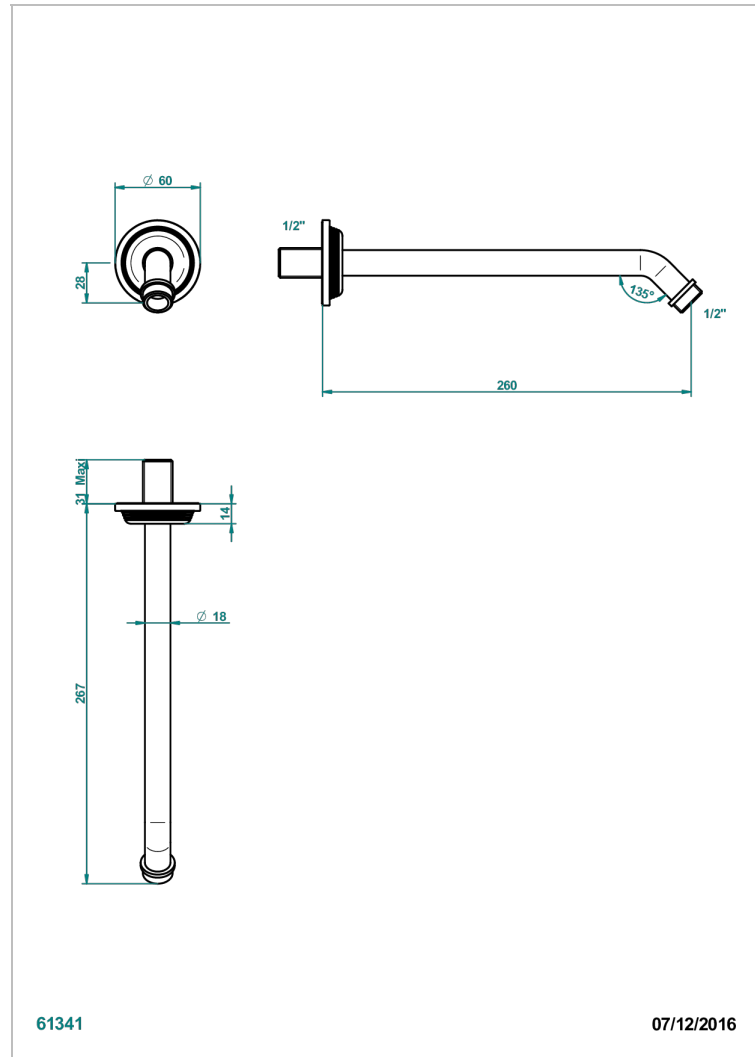

# GRAND CENTRAL BLACK ONYX

U9M-84

Wall mounted shower arm 1/2", length: 250 mm, 45°

THG<sup>®</sup>  
PARIS

61341

07/12/2016

## CHARACTERISTIC

- Grand central Black Onyx
- Wall mounted shower arm 1/2", length: 250 mm, 45°