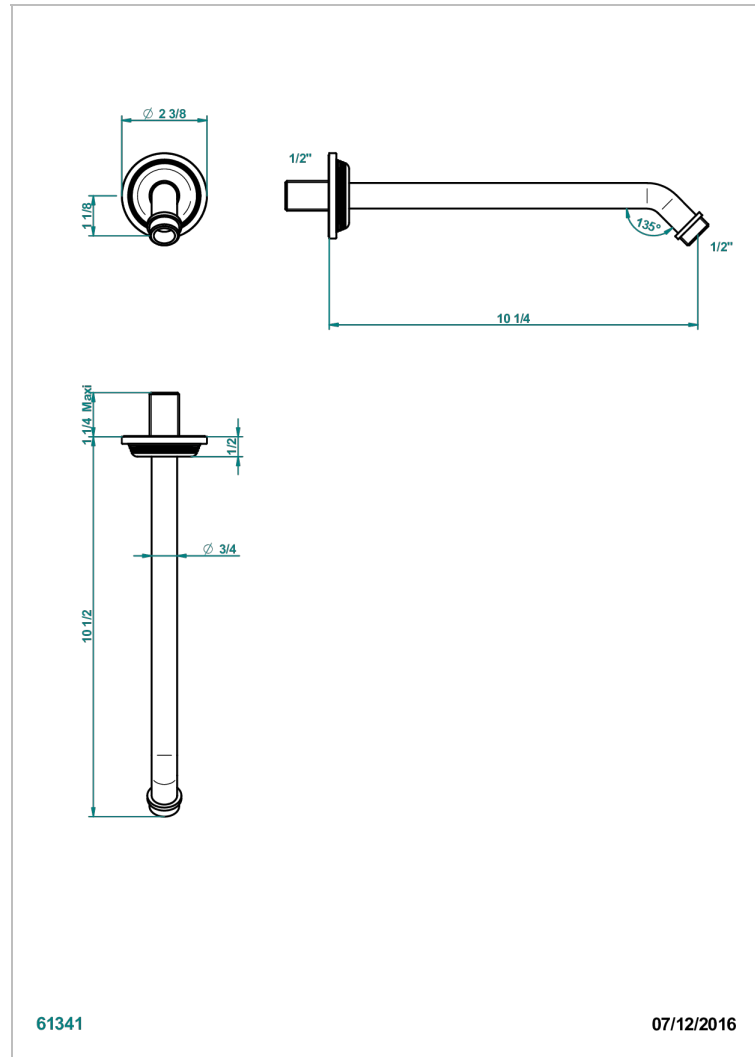

GRAND CENTRAL BLACK ONYX

U9M-84

Wall mounted shower arm 1/2", length: 250 mm, 45°

THG[®]
PARIS

CHARACTERISTIC

- Grand central Black Onyx
- Wall mounted shower arm 1/2", length: 250 mm, 45°

AVAILABLE FINITIONS