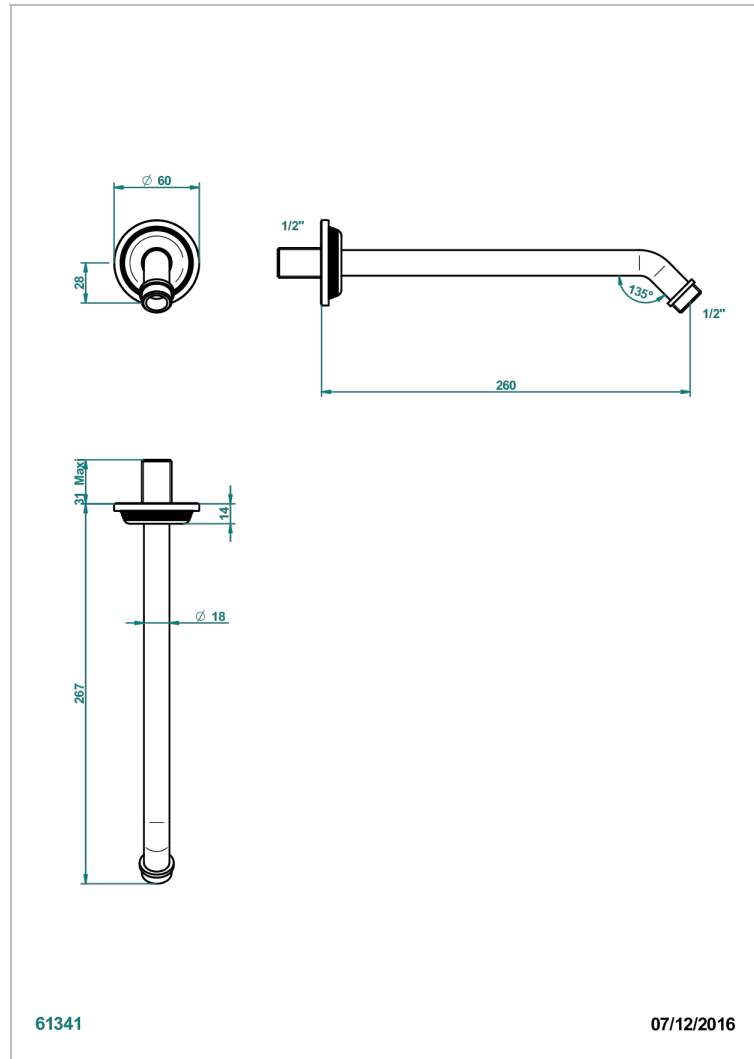

# GRAND CENTRAL METAL WITH LEVER

U9L-84

Wall mounted shower arm 1/2", length: 250 mm, 45°

## CHARACTERISTIC

- Grand central Metal with lever
- Wall mounted shower arm 1/2", length: 250 mm, 45°