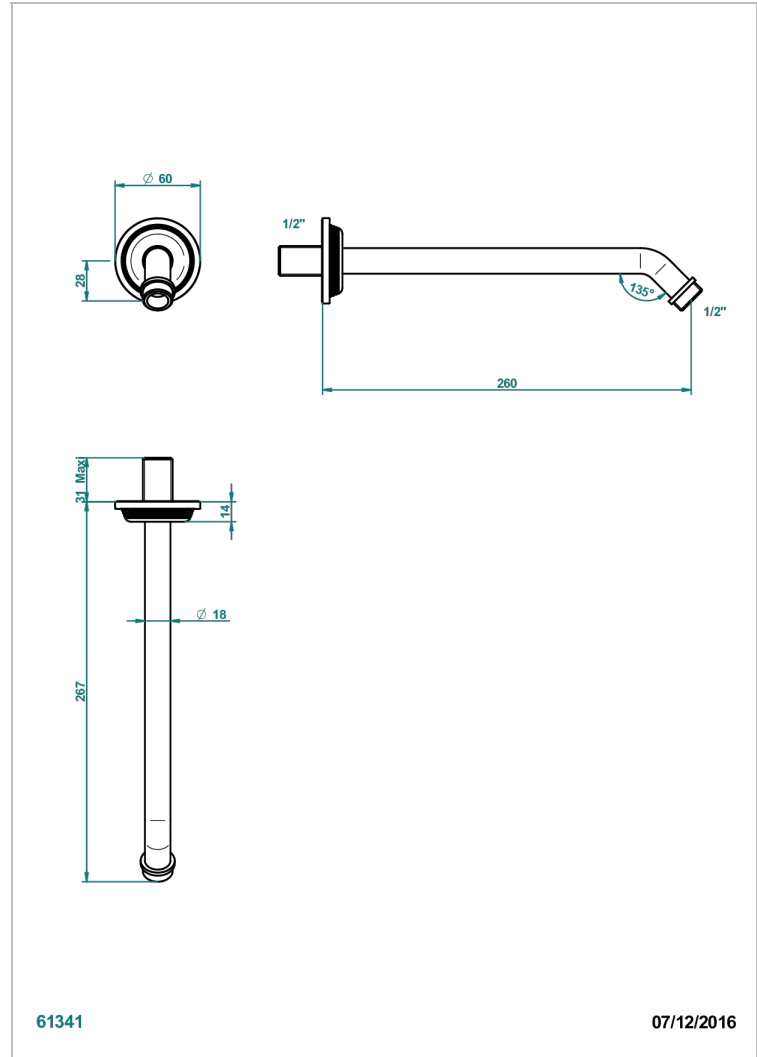

GRAND CENTRAL METAL

U9K-84

Wall mounted shower arm 1/2", length: 250 mm, 45°

61341

07/12/2016

CHARACTERISTIC

- Grand central Metal
- Wall mounted shower arm 1/2", length: 250 mm, 45°

AVAILABLE FINITIONS