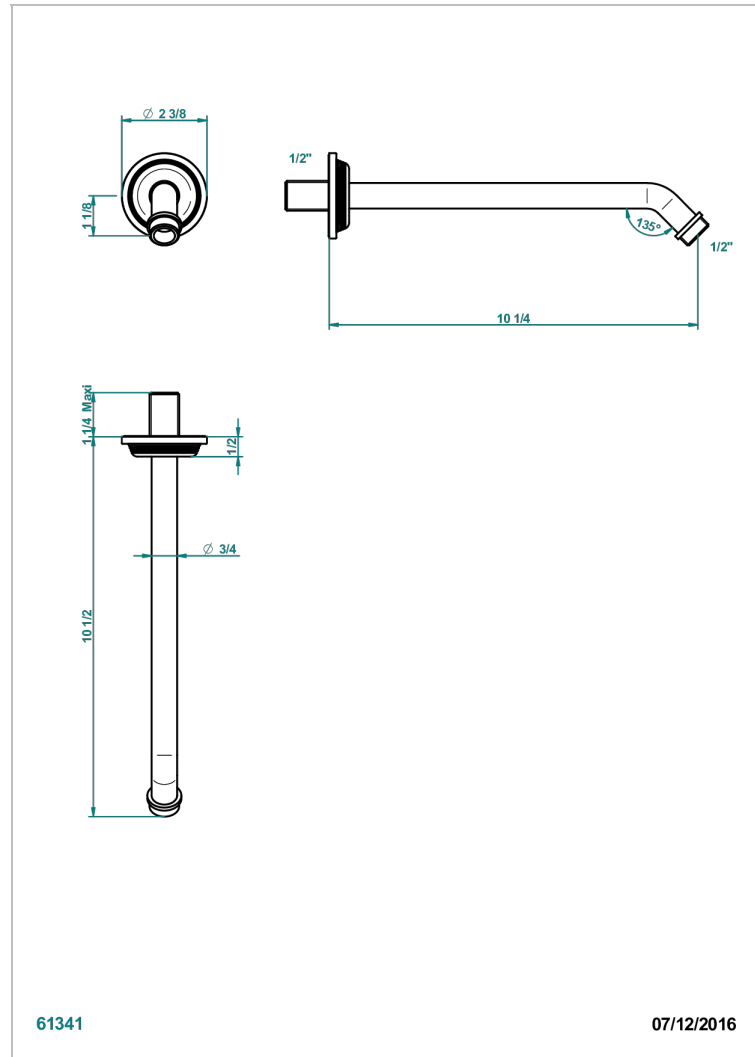

GRAND CENTRAL METAL

U9K-84

Wall mounted shower arm 1/2", length: 250 mm, 45°

THG[®]
PARIS

61341

07/12/2016

CHARACTERISTIC

- Grand central Metal
- Wall mounted shower arm 1/2", length: 250 mm, 45°