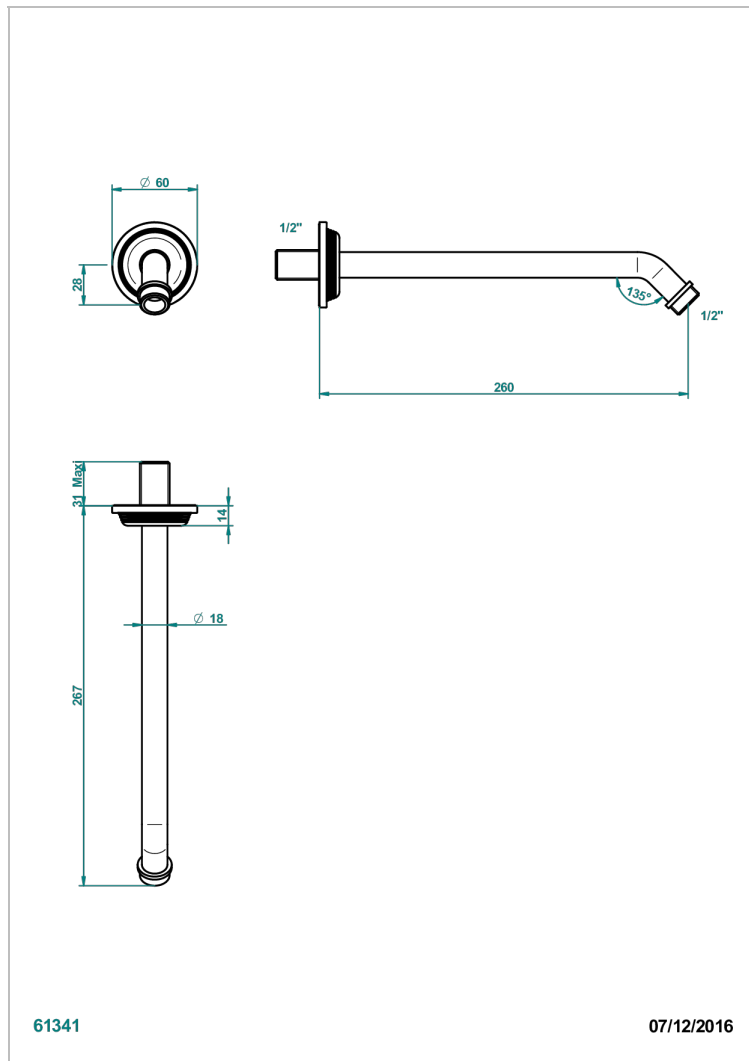

WEST COAST WHITE ONYX WITH LEVER HANDLES

THG[®]
PARIS

U9H-84

Brazo de ducha lg 250 mm 1/2"

61341

07/12/2016

CARACTERÍSTICAS

- West Coast White Onyx with lever handles
- Brazo de ducha lg 250 mm 1/2"