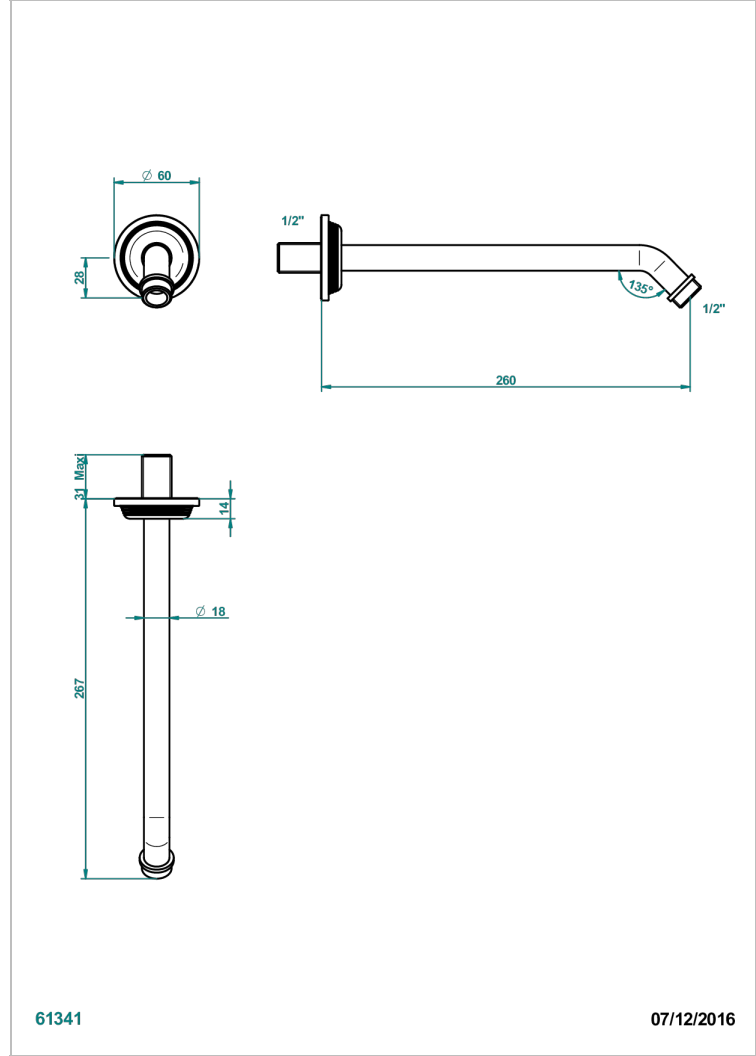

WEST COAST BLACK ONYX WITH LEVER

U9F-84

Wall mounted shower arm 1/2", length: 250 mm, 45°

THG[®]
PARIS

CHARACTERISTIC

- West Coast Black Onyx with lever
- Wall mounted shower arm 1/2", length: 250 mm, 45°

AVAILABLE FINITIONS