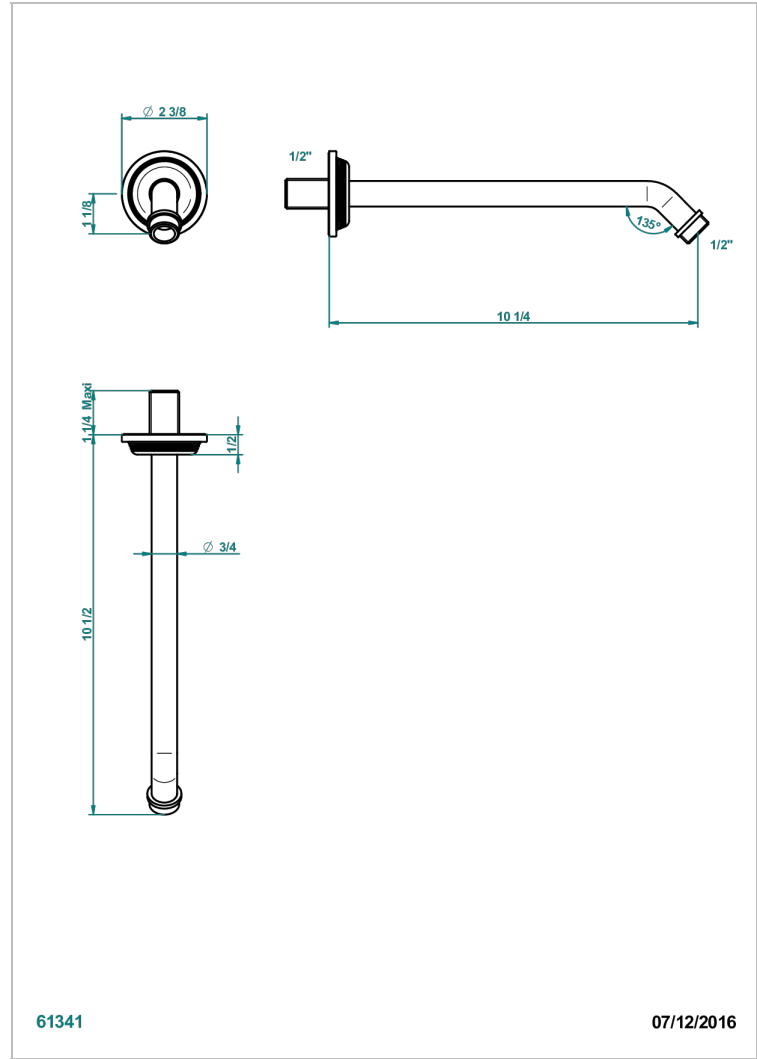

# WEST COAST BLACK ONYX WITH LEVER

U9F-84

Wall mounted shower arm 1/2", length: 250 mm, 45°

THG<sup>®</sup>  
PARIS

61341

07/12/2016

## CHARACTERISTIC

- West Coast Black Onyx with lever
- Wall mounted shower arm 1/2", length: 250 mm, 45°