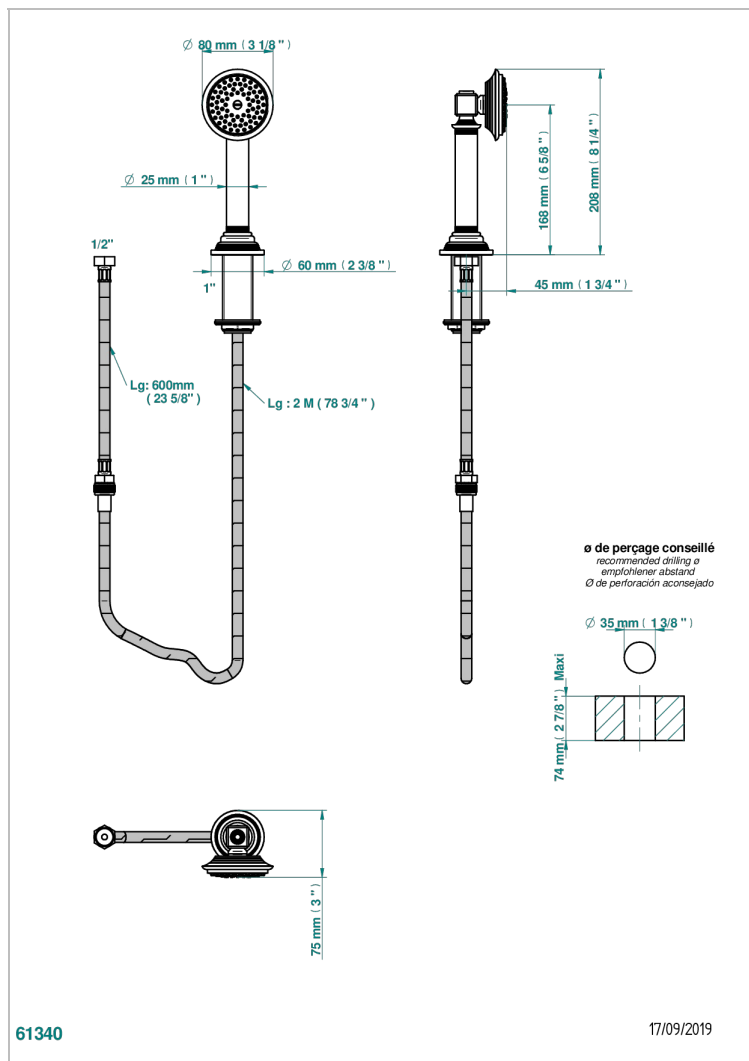

WEST COAST WHITE ONYX WITH LEVER HANDLES

U9H-60A

Deck mounted hand shower, with hose

CHARACTERISTIC

- ACS : 20ACCLY558

STANDARDS

AVAILABLE FINITIONS

Black ceram - D30
Blush PVD - H62
Brass color PVD - H49
Brown bronze color PVD - F33
Chrome polished - A02
Copper antique matt, coated - H07

Gold color PVD - H52
Gold mat - F07
Gold polished - F01
Graphite PVD - H64
Light coated bronze - D01
Matt Umber PVD - H67

Matt blush PVD - H60
Matt brass color PVD - H50
Matt brown bronze color PVD - F34
Matt chrome (American satin) - C02
Matt gold color PVD - H53
Matt graphite PVD - H65

Matt nickel (American satin) - C01
Matt nickel color PVD - H56
Natural smoked Brass - A13
Nickel antique / Sovereign - H28
Nickel color PVD - H55
Nickel polished - B01

Soft gold - F30
Soft matt gold - F31
Umber PVD - H66