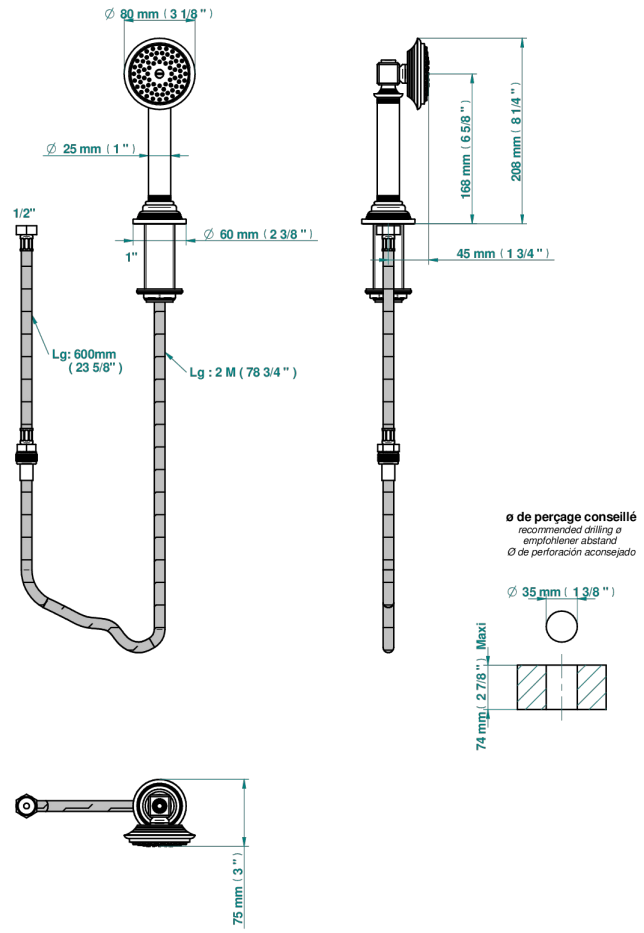

WEST COAST WHITE ONYX WITH LEVER HANDLES

U9H-60A

Rim mounted stylised handshower, 2 m hose and angle rest

61340

17/09/2019

CHARACTERISTIC

- ACS : 20ACCLY558

STANDARDS

AVAILABLE FINITIONS

Antique nickel - H28
 Black ceram - D30
 Blush PVD - H62
 Brass color PVD - H49
 Brown bronze color PVD - F33
 Gold color PVD - H52

Graphite PVD - H64
 Lacquered light bronze - D01
 Matt Umber PVD - H67
 Matt blush PVD - H60
 Matt brass color PVD - H50
 Matt brown bronze color PVD - F34

Soft matt gold - F31
 Umber PVD - H66
 Varnished matt antique red copper (color finish) - H07