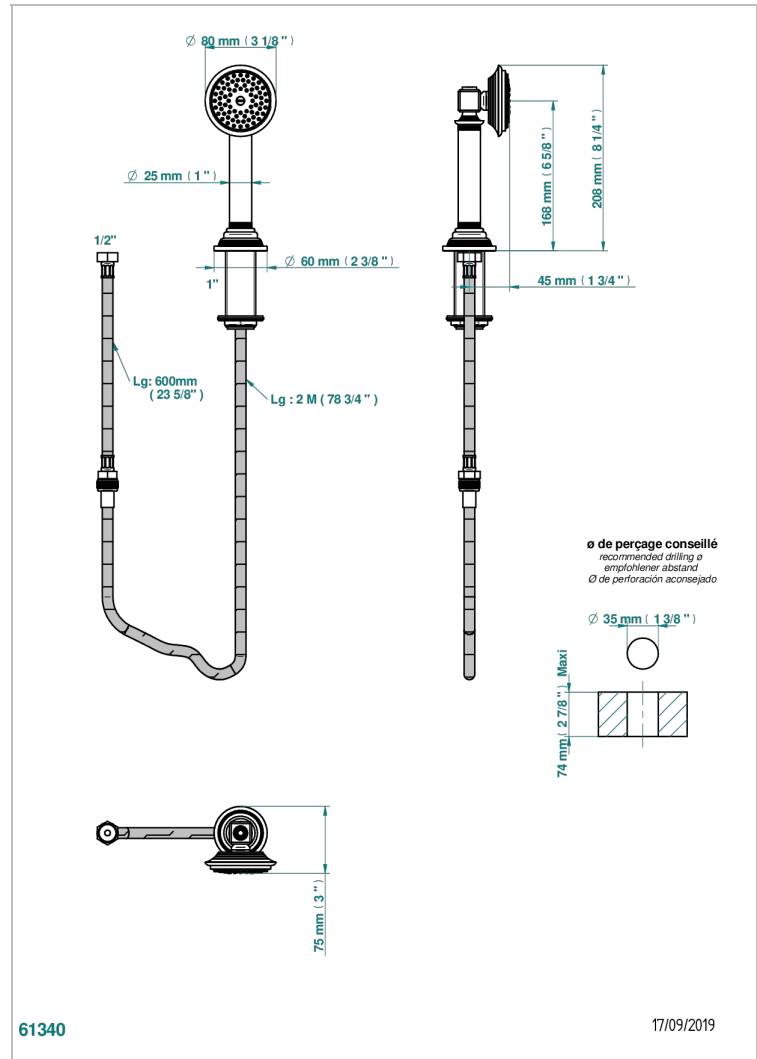

# WEST COAST WHITE ONYX

U9G-60A

Deck mounted hand shower, with hose

THG<sup>®</sup>  
PARIS

## CHARACTERISTIC

- ACS : 20ACCLY558