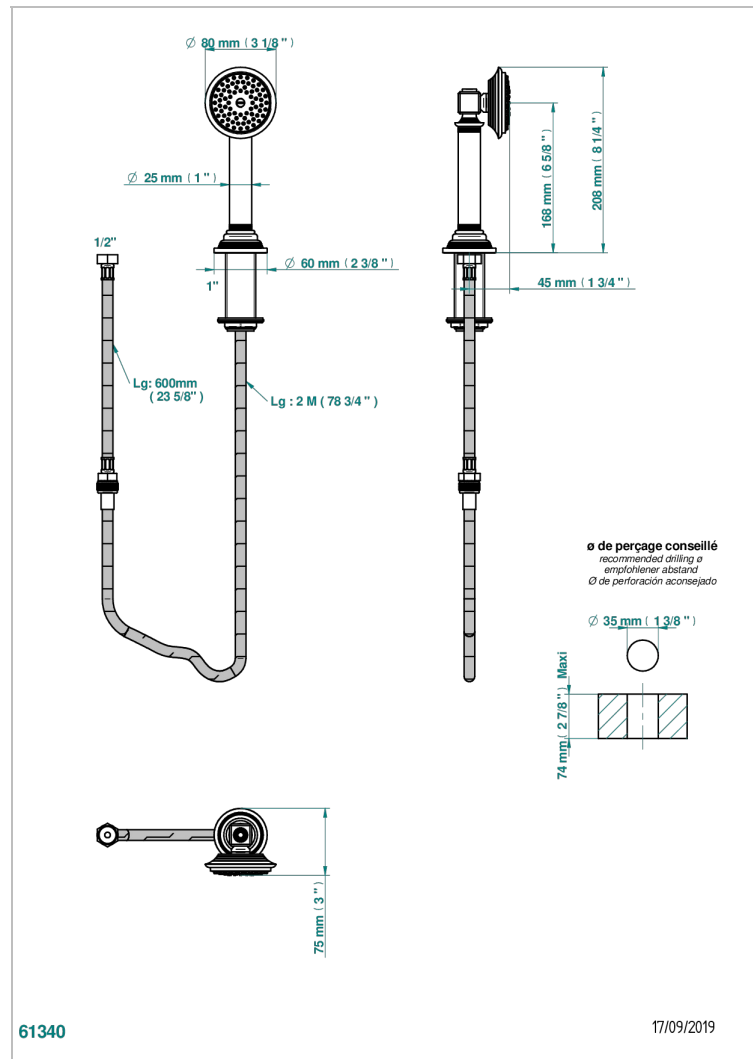

WEST COAST WHITE ONYX

U9G-60A

Rim mounted stylised handshower, 2 m hose and angle rest

CHARACTERISTIC

- ACS : 20ACCLY558

STANDARDS

AVAILABLE FINITIONS

- Antique nickel - H28
- Black ceram - D30
- Blush PVD - H62
- Brass color PVD - H49
- Brown bronze color PVD - F33
- Gold color PVD - H52

- Graphite PVD - H64
- Lacquered light bronze - D01
- Matt Umber PVD - H67
- Matt blush PVD - H60
- Matt brass color PVD - H50
- Matt brown bronze color PVD - F34

- Matt chrome - C02
- Matt gold - F07
- Matt gold color PVD - H53
- Matt graphite PVD - H65
- Matt nickel (color finish) - C01
- Matt nickel color PVD - H56

- Natural smoked Brass - A13
- Nickel color PVD - H55
- Polished chrome (color finish) - A02
- Polished gold (color finish) - F01
- Polished nickel - B01
- Soft gold - F30

- Soft matt gold - F31
- Umber PVD - H66
- Varnished matt antique red copper (color finish) - H07