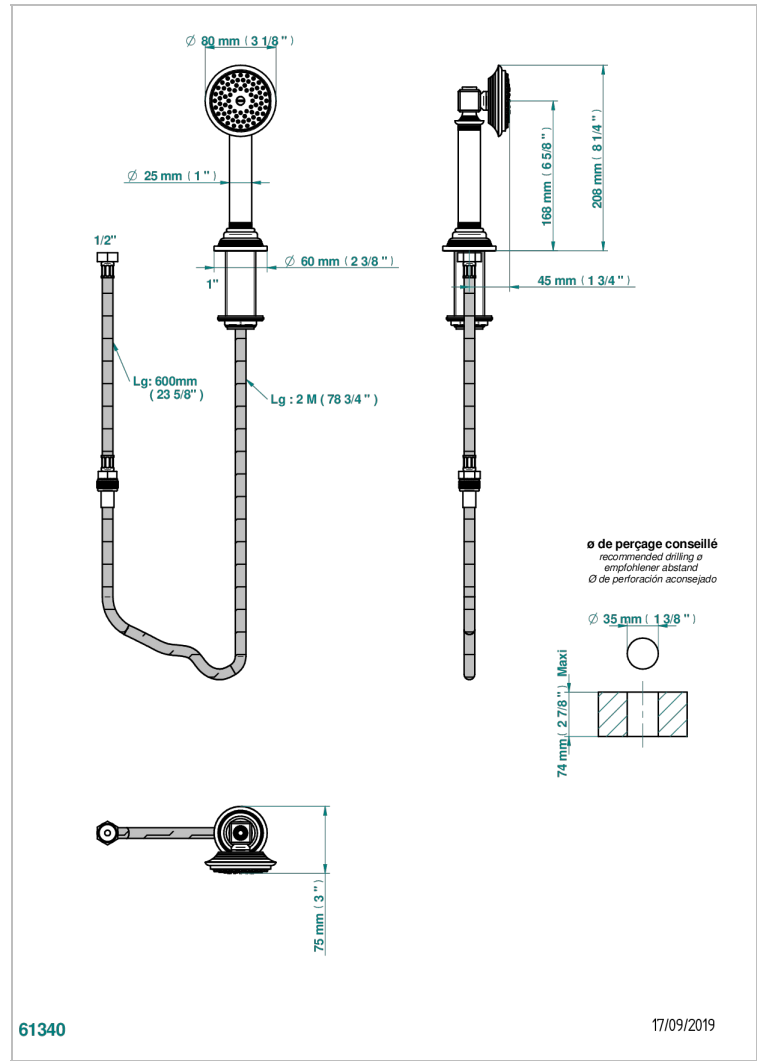

# WEST COAST BLACK ONYX WITH LEVER HANDLES

U9F-60A

Deck mounted hand shower, with hose

## CHARACTERISTIC

- ACS : 20ACCLY558

- Matt blush PVD - H60
- Matt brass color PVD - H50
- Matt brown bronze color PVD - F34
- Matt chrome (American satin) - C02
- Matt gold color PVD - H53
- Matt graphite PVD - H65

- Matt nickel (American satin) - C01
- Matt nickel color PVD - H56
- Natural smoked Brass - A13
- Nickel antique / Sovereign - H28
- Nickel color PVD - H55
- Nickel polished - B01