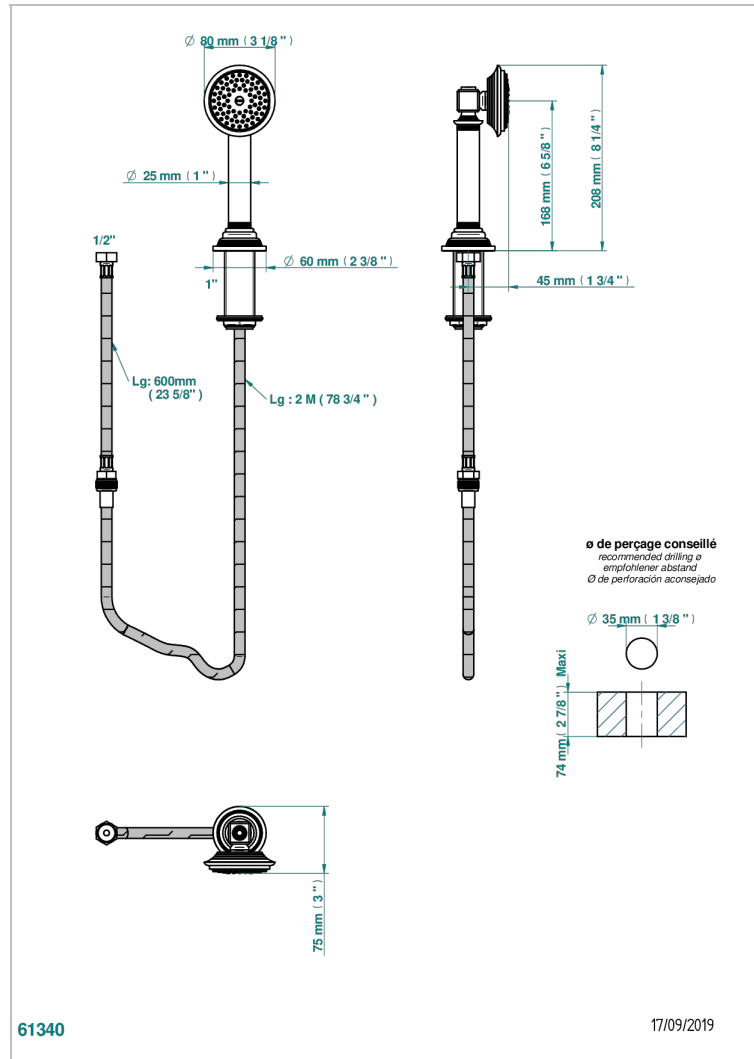

WEST COAST BLACK ONYX WITH LEVER

U9F-60A

Rim mounted stylised handshower, 2 m hose and angle rest

CHARACTERISTIC

- ACS : 20ACCLY558

STANDARDS

AVAILABLE FINITIONS

Antique nickel - H28
Black ceram - D30
Blush PVD - H62
Brass color PVD - H49
Brown bronze color PVD - F33
Gold color PVD - H52

Graphite PVD - H64
Lacquered light bronze - D01
Matt Umber PVD - H67
Matt blush PVD - H60
Matt brass color PVD - H50
Matt brown bronze color PVD - F34

Matt chrome - C02
Matt gold - F07
Matt gold color PVD - H53
Matt graphite PVD - H65
Matt nickel (color finish) - C01
Matt nickel color PVD - H56

Natural smoked Brass - A13
Nickel color PVD - H55
Polished chrome (color finish) - A02
Polished gold (color finish) - F01
Polished nickel - B01
Soft gold - F30

Soft matt gold - F31
Umber PVD - H66
Varnished matt antique red copper (color finish) - H07