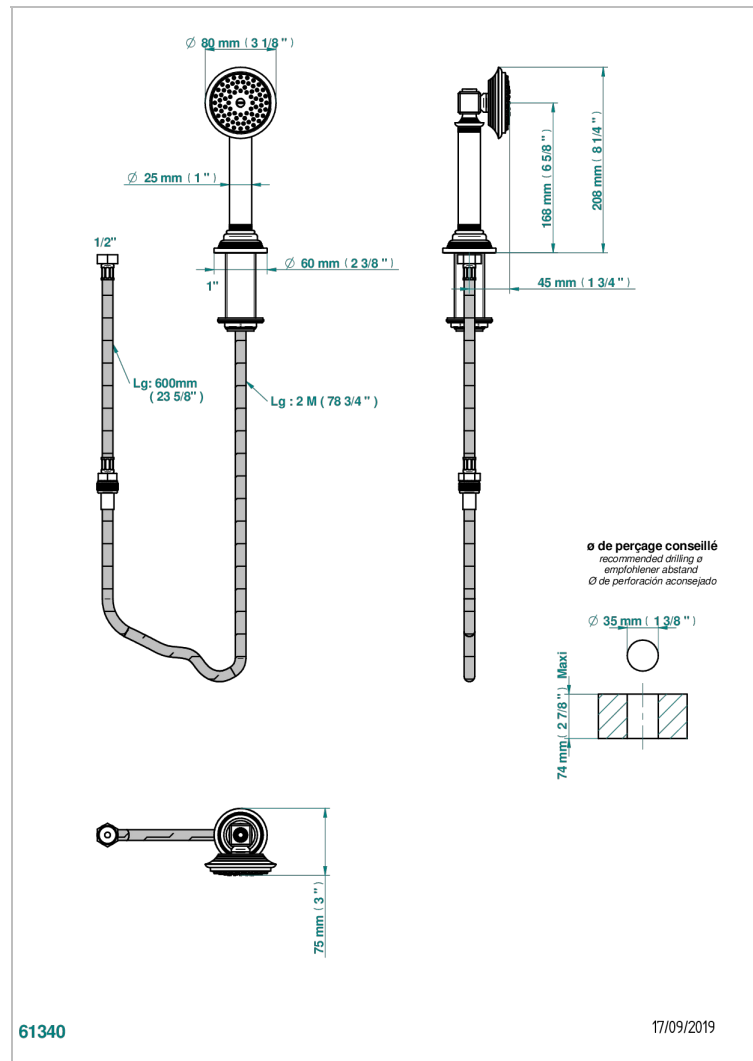

WEST COAST BLACK ONYX

U9E-60A

Deck mounted hand shower, with hose

CHARACTERISTIC

- ACS : 20ACCLY558

STANDARDS

AVAILABLE FINITIONS

Black ceram - D30
Blush PVD - H62
Brass color PVD - H49
Brown bronze color PVD - F33
Chrome polished - A02
Copper antique matt, coated - H07

Gold color PVD - H52
Gold mat - F07
Gold polished - F01
Graphite PVD - H64
Light coated bronze - D01
Matt Umber PVD - H67

Matt blush PVD - H60
Matt brass color PVD - H50
Matt brown bronze color PVD - F34
Matt chrome (American satin) - C02
Matt gold color PVD - H53
Matt graphite PVD - H65

Matt nickel (American satin) - C01
Matt nickel color PVD - H56
Natural smoked Brass - A13
Nickel antique / Sovereign - H28
Nickel color PVD - H55
Nickel polished - B01

Soft gold - F30
Soft matt gold - F31
Umber PVD - H66