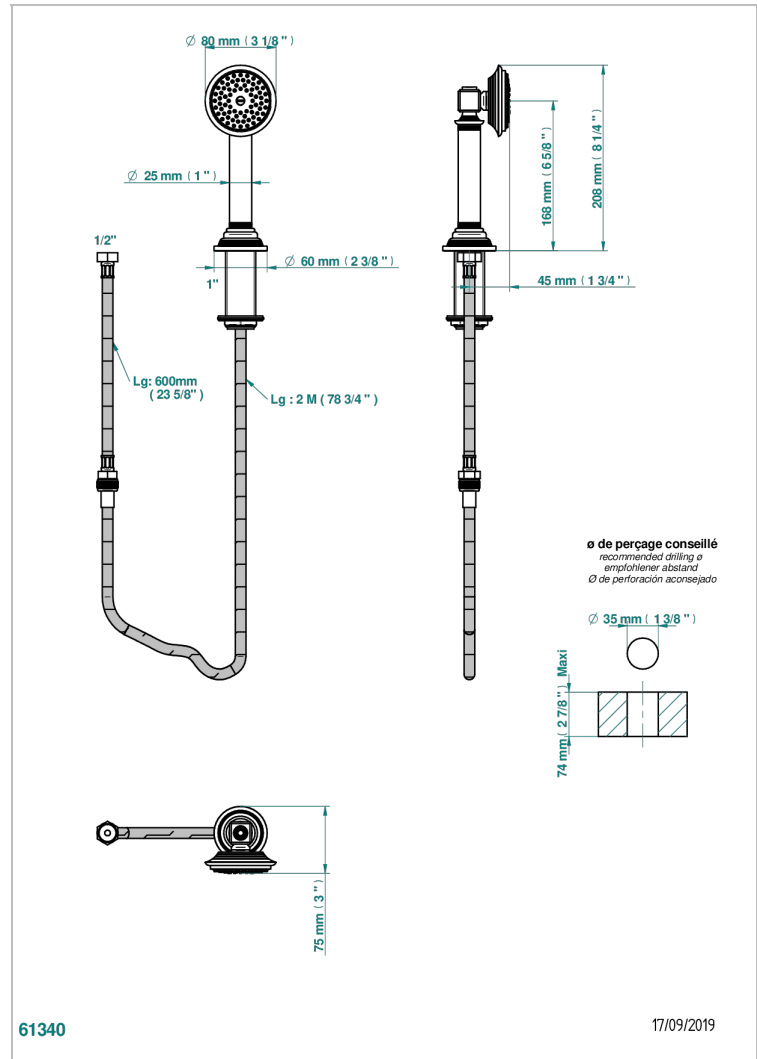

# WEST COAST BLACK ONYX

U9E-60A

Rim mounted stylised handshower, 2 m hose and angle rest

## CHARACTERISTIC

- ACS : 20ACCLY558

## AVAILABLE FINITIONS

Antique nickel - H28  
Black ceram - D30  
Blush PVD - H62  
Brass color PVD - H49  
Brown bronze color PVD - F33  
Gold color PVD - H52

Graphite PVD - H64  
Lacquered light bronze - D01  
Matt Umber PVD - H67  
Matt blush PVD - H60  
Matt brass color PVD - H50  
Matt brown bronze color PVD - F34