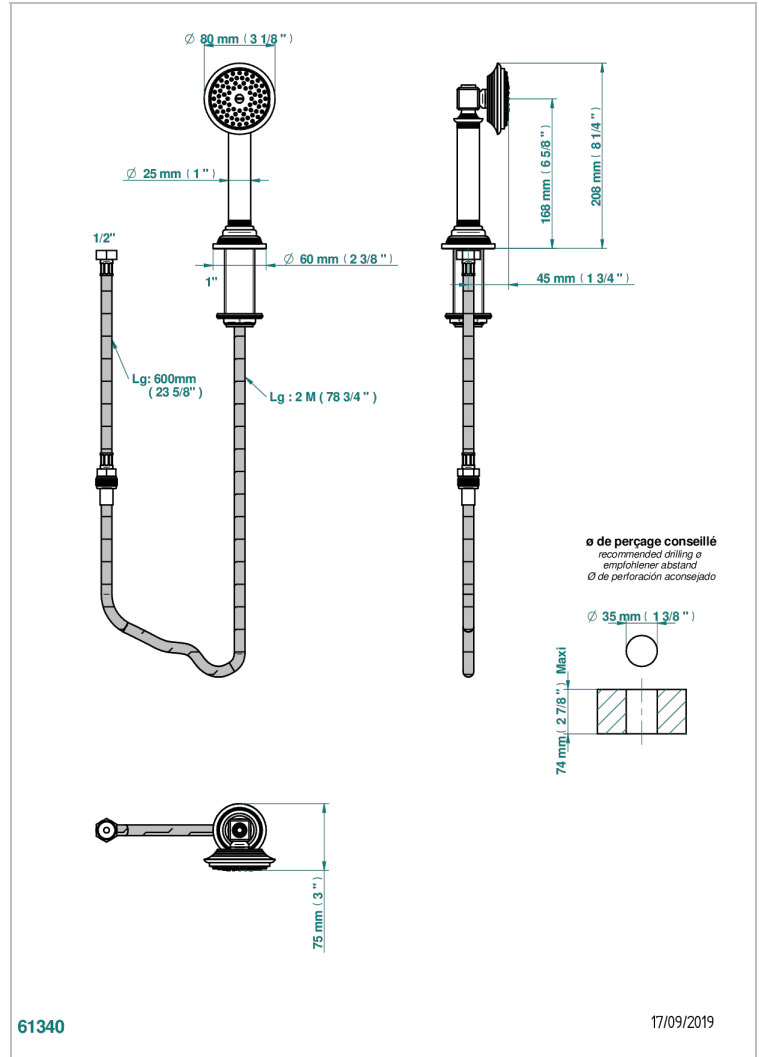

WEST COAST WITH GUILLOCHE DECOR WITH LEVER HANDLES

U9D-60A

Deck mounted hand shower, with hose

CHARACTERISTIC

- ACS : 20ACCLY558

STANDARDS

AVAILABLE FINITIONS

Black ceram - D30
Blush PVD - H62
Brass color PVD - H49
Brown bronze color PVD - F33
Chrome polished - A02
Copper antique matt, coated - H07

Gold color PVD - H52
Gold mat - F07
Gold polished - F01
Graphite PVD - H64
Light coated bronze - D01
Matt Umber PVD - H67

Matt blush PVD - H60
Matt brass color PVD - H50
Matt brown bronze color PVD - F34
Matt chrome (American satin) - C02
Matt gold color PVD - H53
Matt graphite PVD - H65

Matt nickel (American satin) - C01
Matt nickel color PVD - H56
Natural smoked Brass - A13
Nickel antique / Sovereign - H28
Nickel color PVD - H55
Nickel polished - B01

Polished chrome with gold inlay - GA1
Soft gold - F30
Soft matt gold - F31
Umber PVD - H66