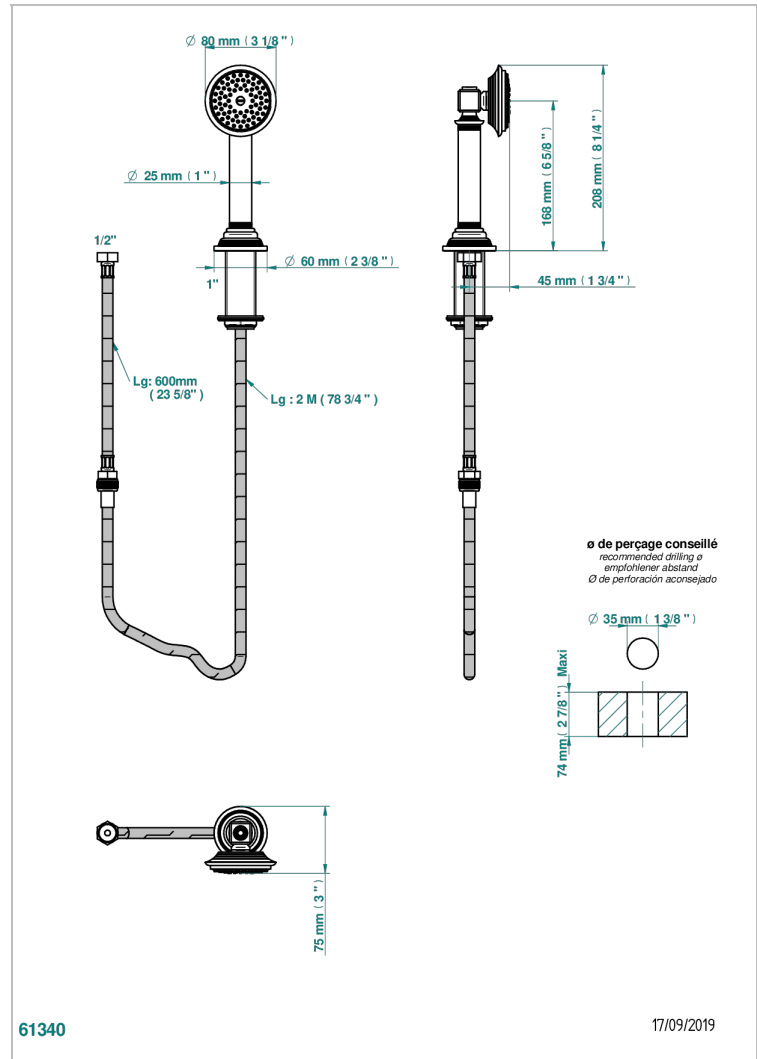

# WEST COAST WITH GUILLOCHE DECOR WITH LEVER

U9D-60A

Rim mounted stylised handshower, 2 m hose and angle rest

## CHARACTERISTIC

- ACS : 20ACCLY558

## AVAILABLE FINITIONS

Antique nickel - H28  
Black ceram - D30  
Blush PVD - H62  
Brass color PVD - H49  
Brown bronze color PVD - F33  
Gold color PVD - H52

Graphite PVD - H64  
Lacquered light bronze - D01  
Matt Umber PVD - H67  
Matt blush PVD - H60  
Matt brass color PVD - H50  
Matt brown bronze color PVD - F34