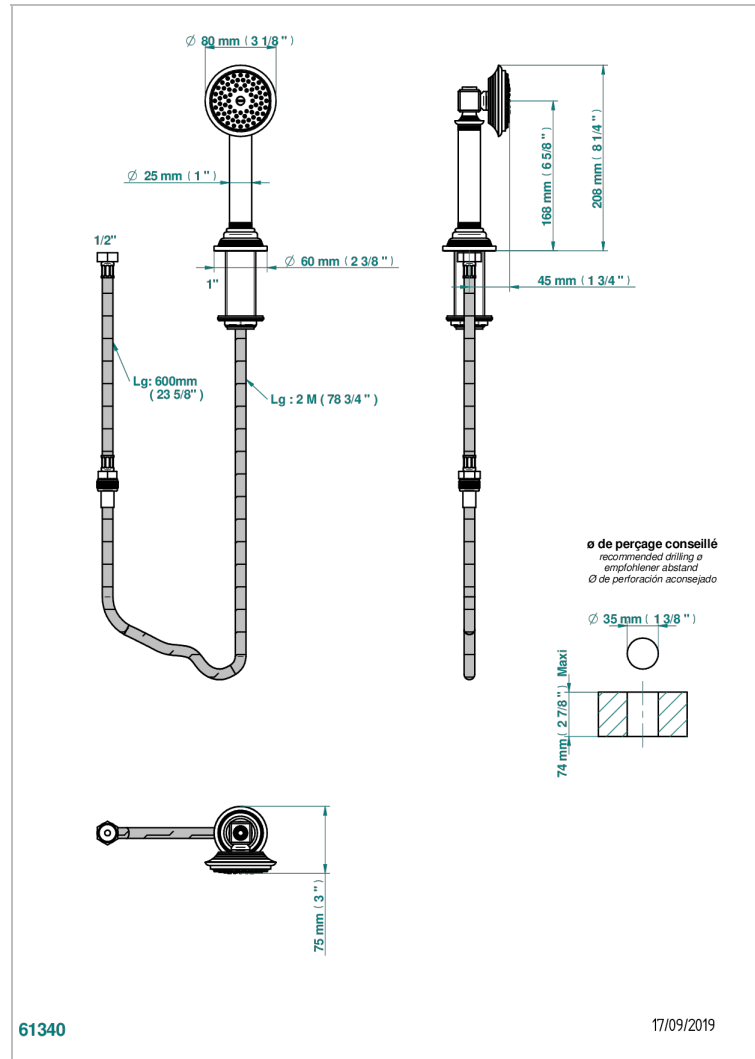

# WEST COAST WITH GUILLOCHE DECOR WITH LEVER

U9D-60A

Rim mounted stylised handshower, 2 m hose and angle rest

## CHARACTERISTIC

- ACS : 20ACCLY558

## AVAILABLE FINITIONS

Antique nickel - H28  
Black ceram - D30  
Blush PVD - H62  
Brass color PVD - H49  
Brown bronze color PVD - F33  
Gold color PVD - H52

Graphite PVD - H64  
Lacquered light bronze - D01  
Matt Umber PVD - H67  
Matt blush PVD - H60  
Matt brass color PVD - H50  
Matt brown bronze color PVD - F34