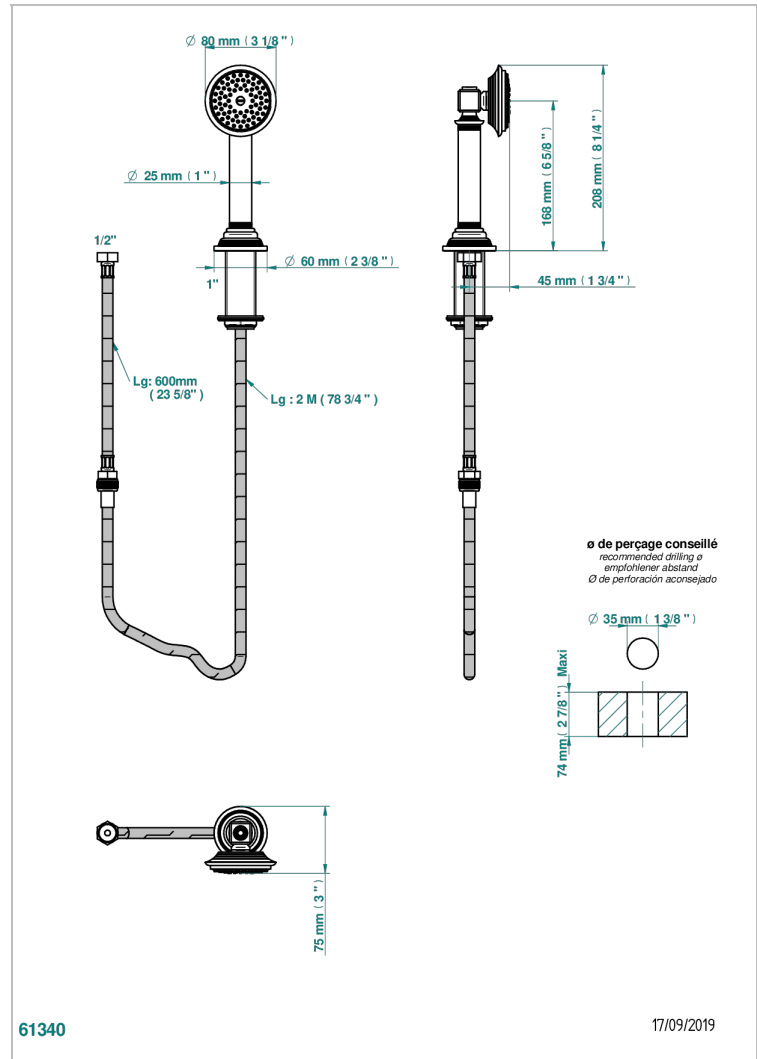

# WEST COAST WITH GUILLOCHE DECOR

U9C-60A

Deck mounted hand shower, with hose

THG  
PARIS

## CHARACTERISTIC

- ACS : 20ACCLY558