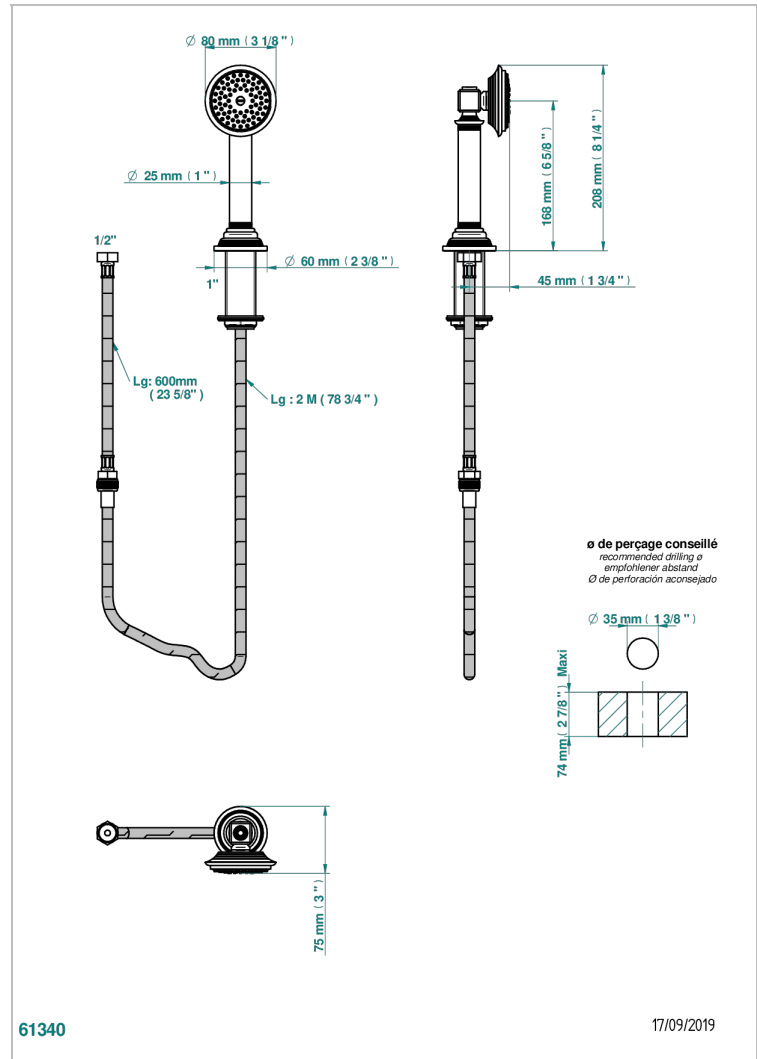

# WEST COAST WITH GUILLOCHE DECOR

U9C-60A

Rim mounted stylised handshower, 2 m hose and angle rest

## CHARACTERISTIC

- ACS : 20ACCLY558

## AVAILABLE FINITIONS

Antique nickel - H28  
Black ceram - D30  
Blush PVD - H62  
Brass color PVD - H49  
Brown bronze color PVD - F33  
Gold color PVD - H52

Graphite PVD - H64  
Lacquered light bronze - D01  
Matt Umber PVD - H67  
Matt blush PVD - H60  
Matt brass color PVD - H50  
Matt brown bronze color PVD - F34