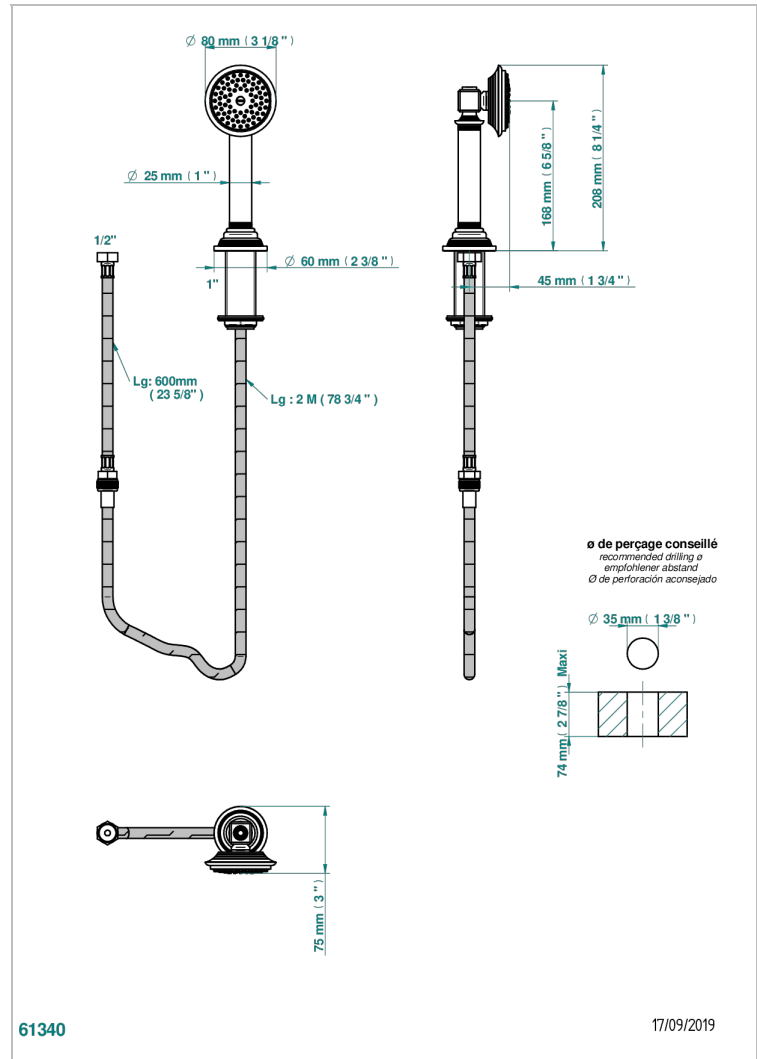

WEST COAST WITH GUILLOCHE DECOR

U9C-60A

Rim mounted stylised handshower, 2 m hose and angle rest

CHARACTERISTIC

- ACS : 20ACCLY558

STANDARDS

AVAILABLE FINITIONS

Antique nickel - H28
Black ceram - D30
Blush PVD - H62
Brass color PVD - H49
Brown bronze color PVD - F33
Gold color PVD - H52

Graphite PVD - H64
Lacquered light bronze - D01
Matt Umber PVD - H67
Matt blush PVD - H60
Matt brass color PVD - H50
Matt brown bronze color PVD - F34

Matt chrome - C02
Matt gold - F07
Matt gold color PVD - H53
Matt graphite PVD - H65
Matt nickel (color finish) - C01
Matt nickel color PVD - H56

Natural smoked Brass - A13
Nickel color PVD - H55
Polished chrome (color finish) - A02
Polished chrome with gold inlay - GA1
Polished gold (color finish) - F01
Polished nickel - B01

Soft gold - F30
Soft matt gold - F31
Umber PVD - H66
Varnished matt antique red copper (color finish) - H07