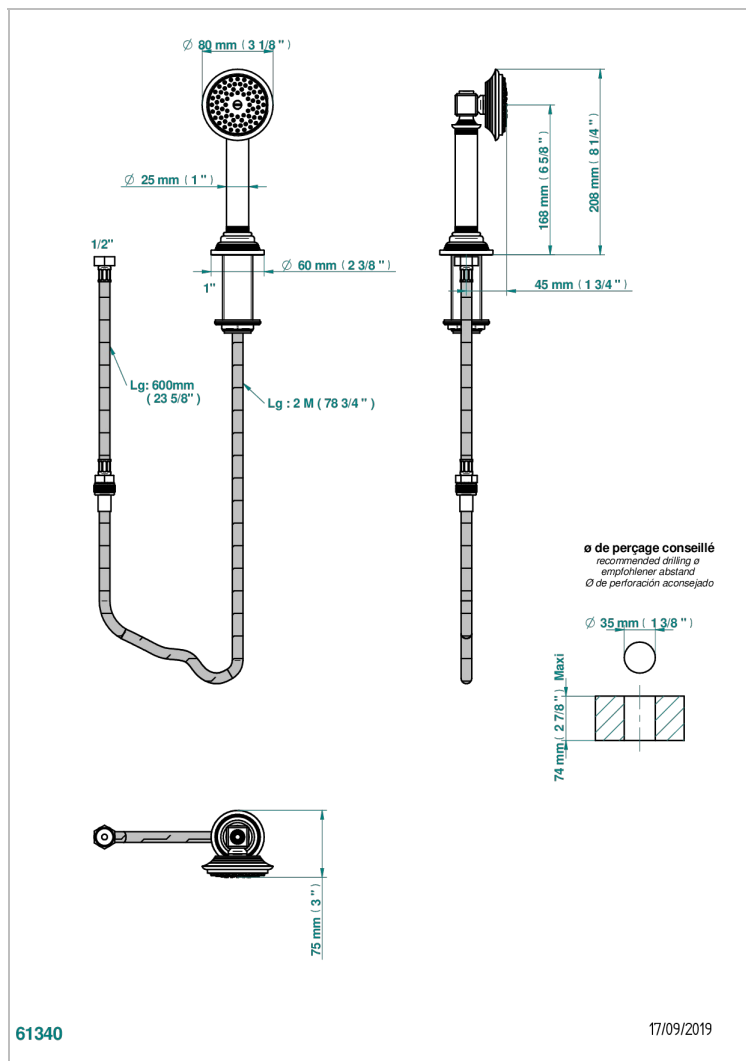

# WEST COAST METAL WITH LEVER HANDLES

U9B-60A

Deck mounted hand shower, with hose

## CHARACTERISTIC

- ACS : 20ACCLY558