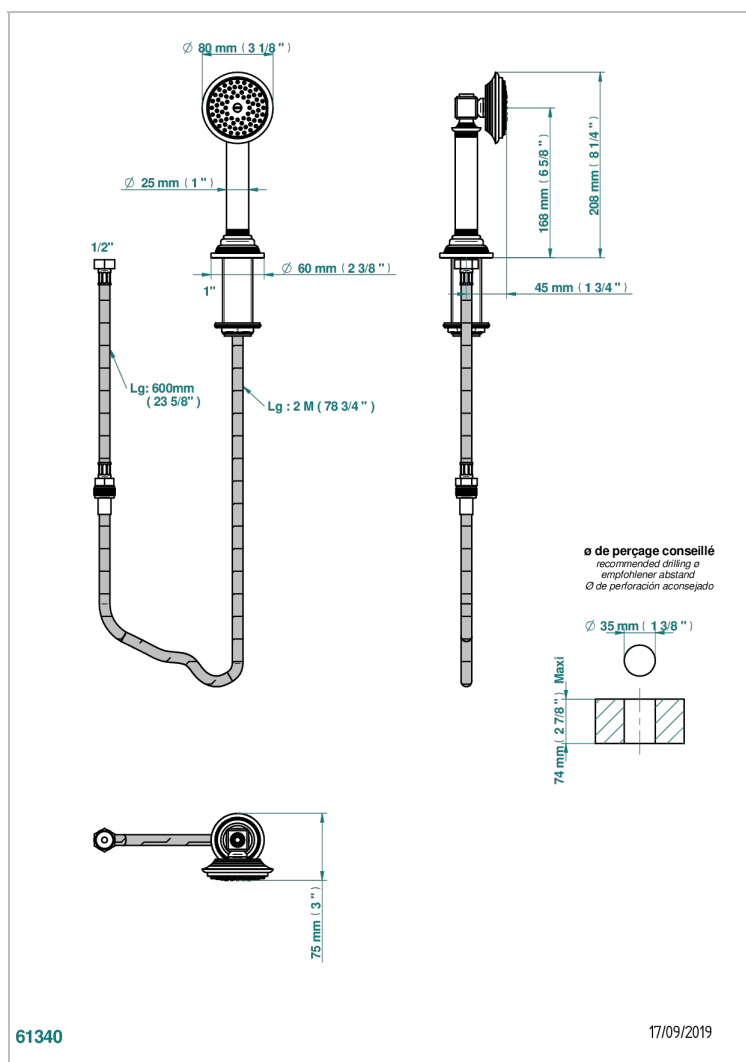

WEST COAST METAL WITH LEVER

U9B-60A

Rim mounted stylised handshower, 2 m hose and angle rest

CHARACTERISTIC

- ACS : 20ACCLY558

STANDARDS

AVAILABLE FINITIONS

Antique nickel - H28
Black ceram - D30
Blush PVD - H62
Brass color PVD - H49
Brown bronze color PVD - F33
Gold color PVD - H52

Graphite PVD - H64
Lacquered light bronze - D01
Matt Umber PVD - H67
Matt blush PVD - H60
Matt brass color PVD - H50
Matt brown bronze color PVD - F34

Matt chrome - C02
Matt gold - F07
Matt gold color PVD - H53
Matt graphite PVD - H65
Matt nickel (color finish) - C01
Matt nickel color PVD - H56

Natural smoked Brass - A13
Nickel color PVD - H55
Polished chrome (color finish) - A02
Polished chrome with gold inlay - GA1
Polished gold (color finish) - F01
Polished nickel - B01

Soft gold - F30
Soft matt gold - F31
Umber PVD - H66
Varnished matt antique red copper (color finish) - H07