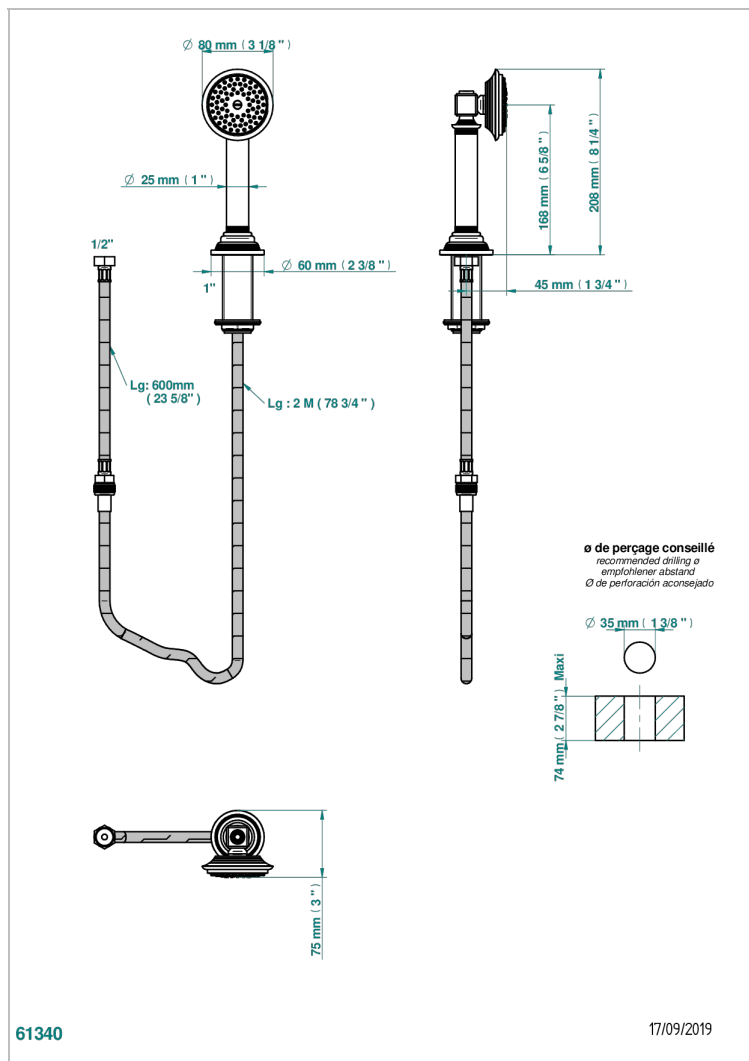

WEST COAST METAL WITH LEVER

U9B-60A

Rim mounted stylised handshower, 2 m hose and angle rest

CHARACTERISTIC

- ACS : 20ACCLY558

STANDARDS

AVAILABLE FINITIONS

Antique nickel - H28
Black ceram - D30
Blush PVD - H62
Brass color PVD - H49
Brown bronze color PVD - F33
Gold color PVD - H52

Graphite PVD - H64
Lacquered light bronze - D01
Matt Umber PVD - H67
Matt blush PVD - H60
Matt brass color PVD - H50
Matt brown bronze color PVD - F34

Matt chrome - C02
Matt gold - F07
Matt gold color PVD - H53
Matt graphite PVD - H65
Matt nickel (color finish) - C01
Matt nickel color PVD - H56

Natural smoked Brass - A13
Nickel color PVD - H55
Polished chrome (color finish) - A02
Polished chrome with gold inlay - GA1
Polished gold (color finish) - F01
Polished nickel - B01

Soft gold - F30
Soft matt gold - F31
Umber PVD - H66
Varnished matt antique red copper (color finish) - H07